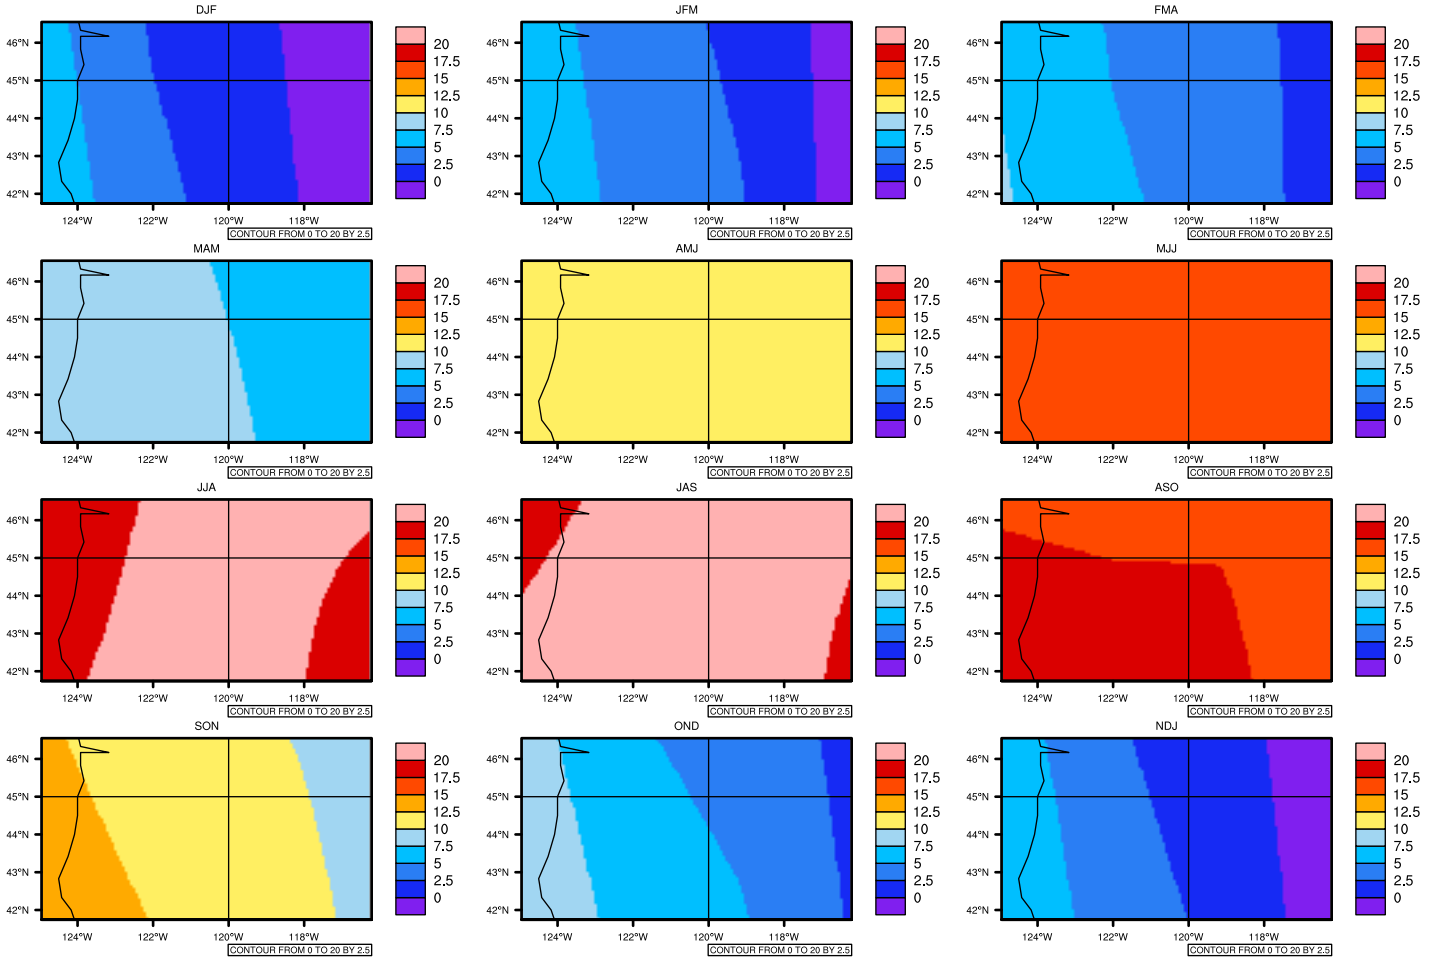

Seasonally Daily Averaget(c) In 2070-2079 GFDL-ESM2M RCP85 - Oregon

AgriMetSoft (2020). Climate Maps. Available on:
<https://agrimetsoft.com/maps>

[Order a new map on <https://agrimetsoft.com/order>

[You can request maps from any dataset from the AgriMetSoft Team.](#)