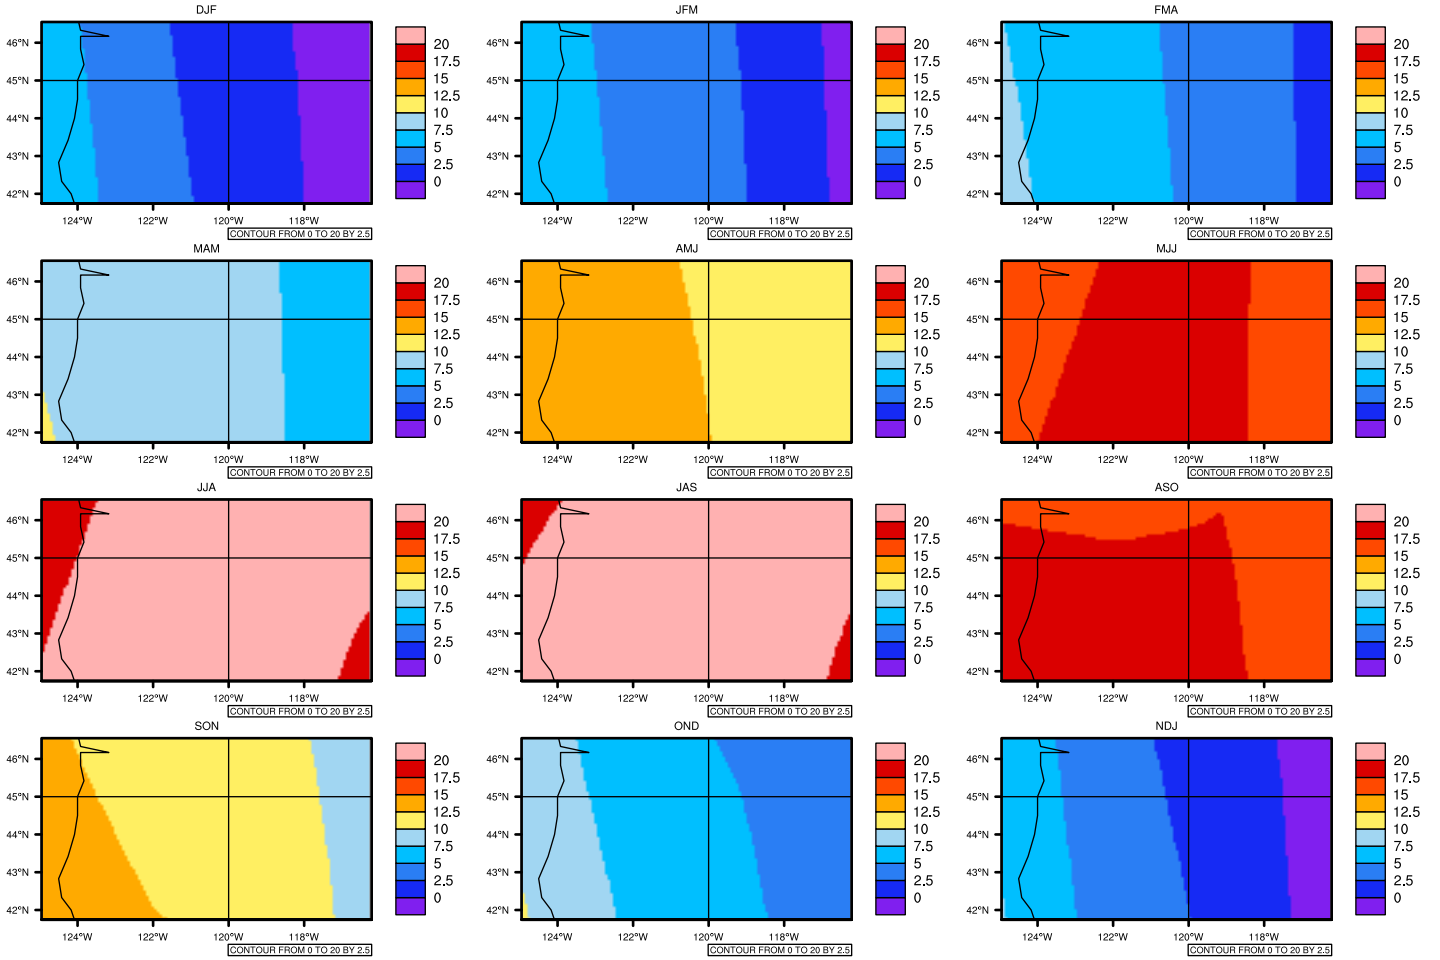

Seasonally Daily Averagetas(c) In 2080-2089 GFDL-ESM2M RCP85 - Oregon

AgriMetSoft (2020). Climate Maps. Available on:
<https://agrimetsoft.com/maps>

[Order a new map on <https://agrimetsoft.com/order>

[You can request maps from any dataset from the AgriMetSoft Team.](#)