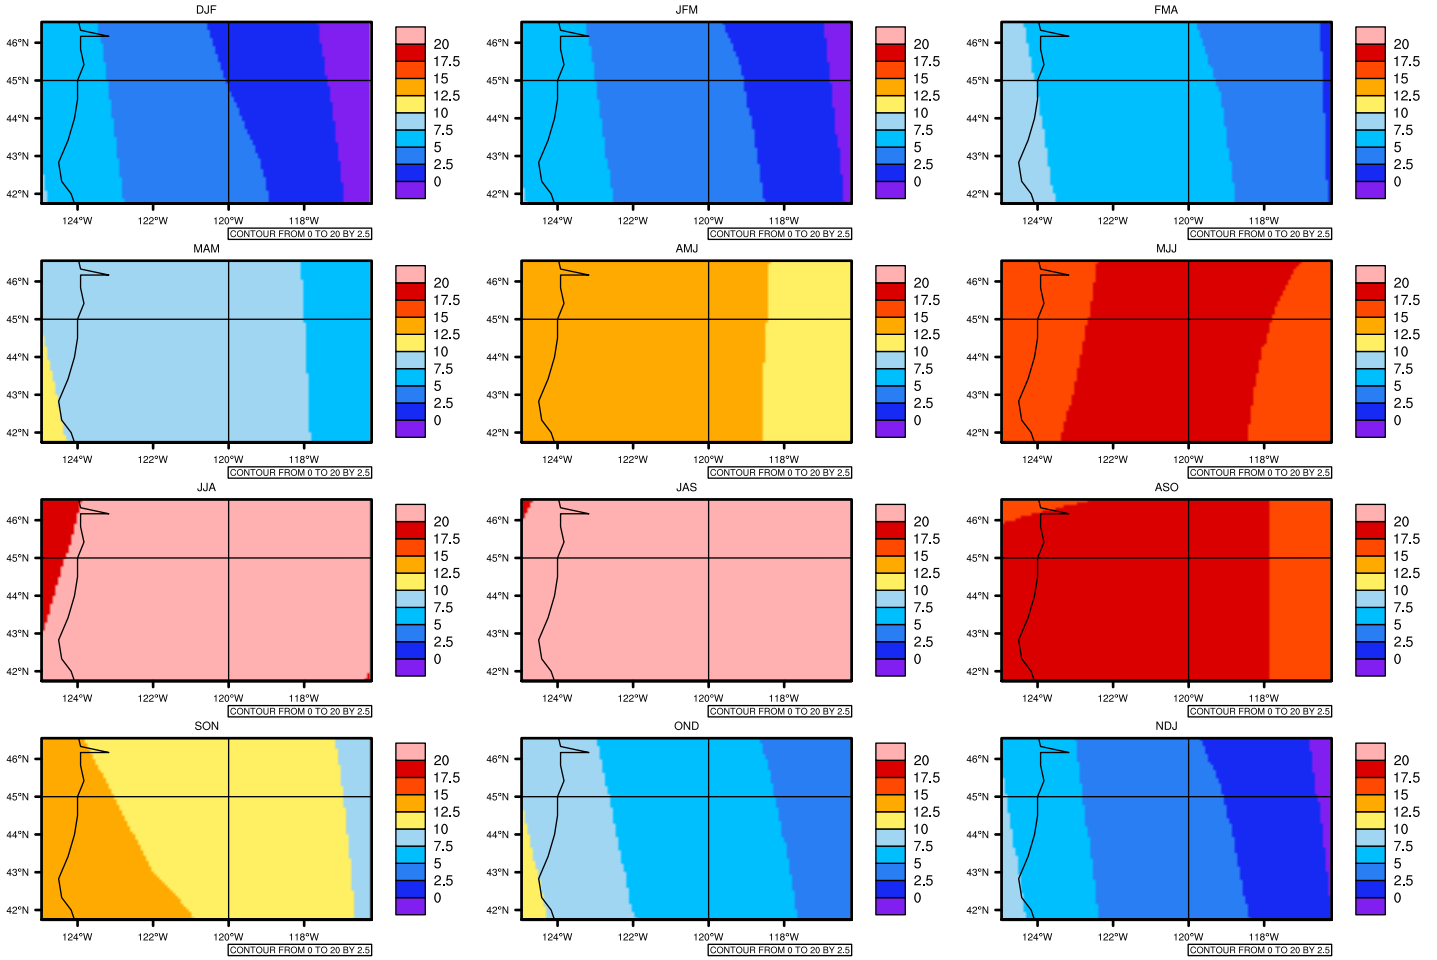

Seasonally Daily Averaget(c) In 2090-2099 GFDL-ESM2M RCP85 - Oregon

AgriMetSoft (2020). Climate Maps. Available on:
<https://agrimetsoft.com/maps>

[Order a new map on <https://agrimetsoft.com/order>

[You can request maps from any dataset from the AgriMetSoft Team.](#)