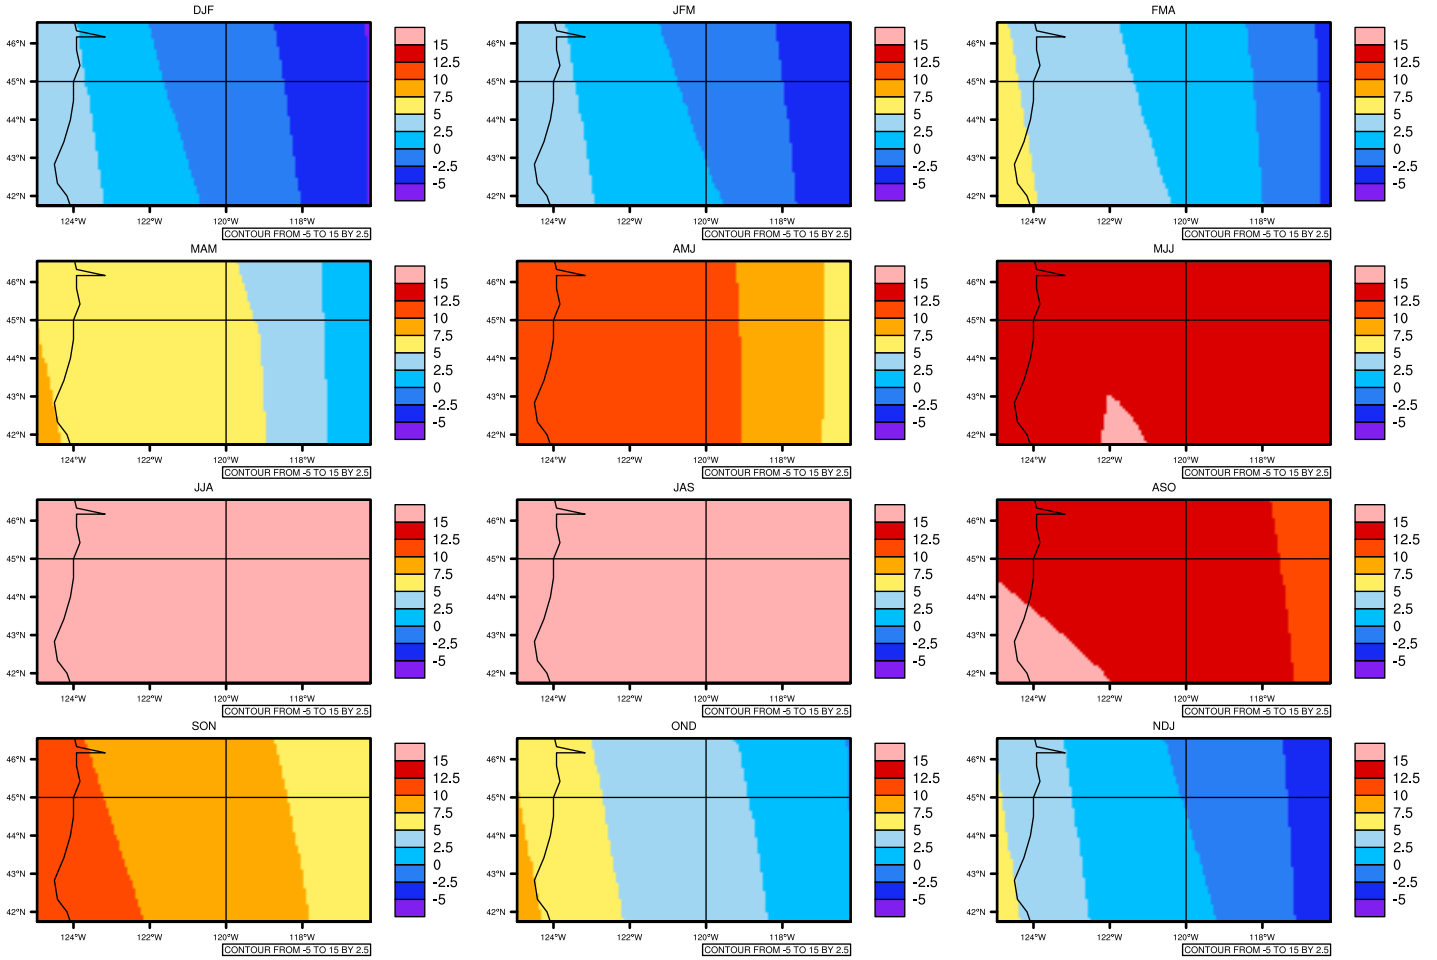

## Seasonally Daily Averagetgas(c) In 1975-2005 GFDL-ESM2M historical - Oregon

AgriMetSoft (2020). Climate Maps. Available on:  
<https://agrimetsoft.com/maps>

[Order a new map on <https://agrimetsoft.com/order>

[You can request maps from any dataset from the AgriMetSoft Team.](#)