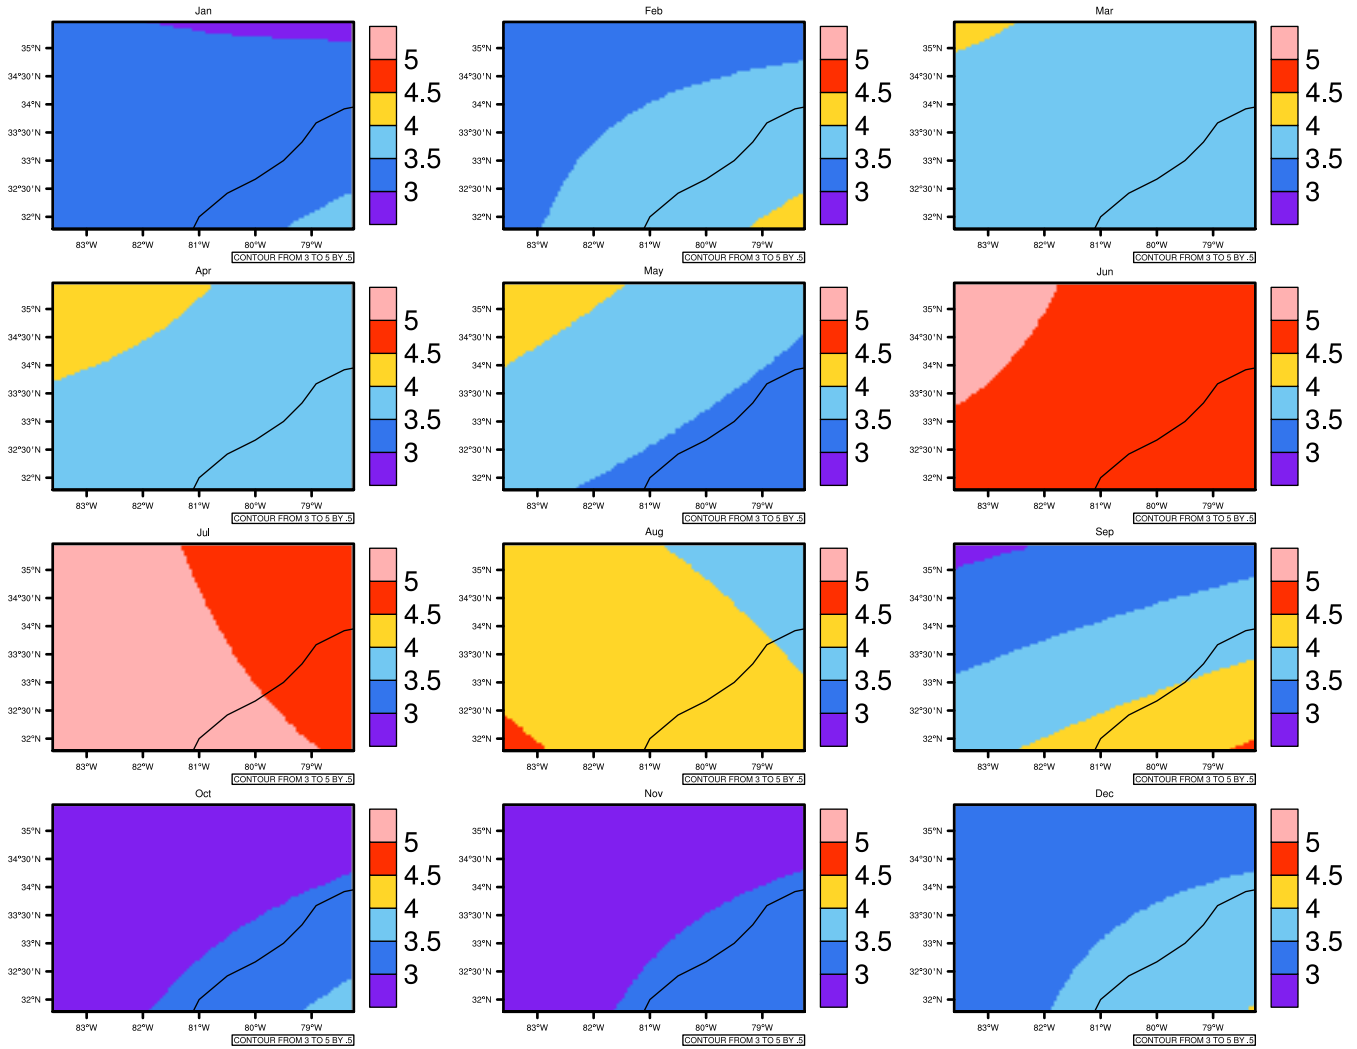

Monthly pr (mm/day) In 1975-2005 GFDL-ESM2M historical - South Carolina

AgriMetSoft (2020). Climate Maps. Available on: <https://agrimetsoft.com/maps>

Order a new map on <https://agrimetsoft.com/order>

[You can request maps from any dataset from the AgriMetSoft Team.](#)