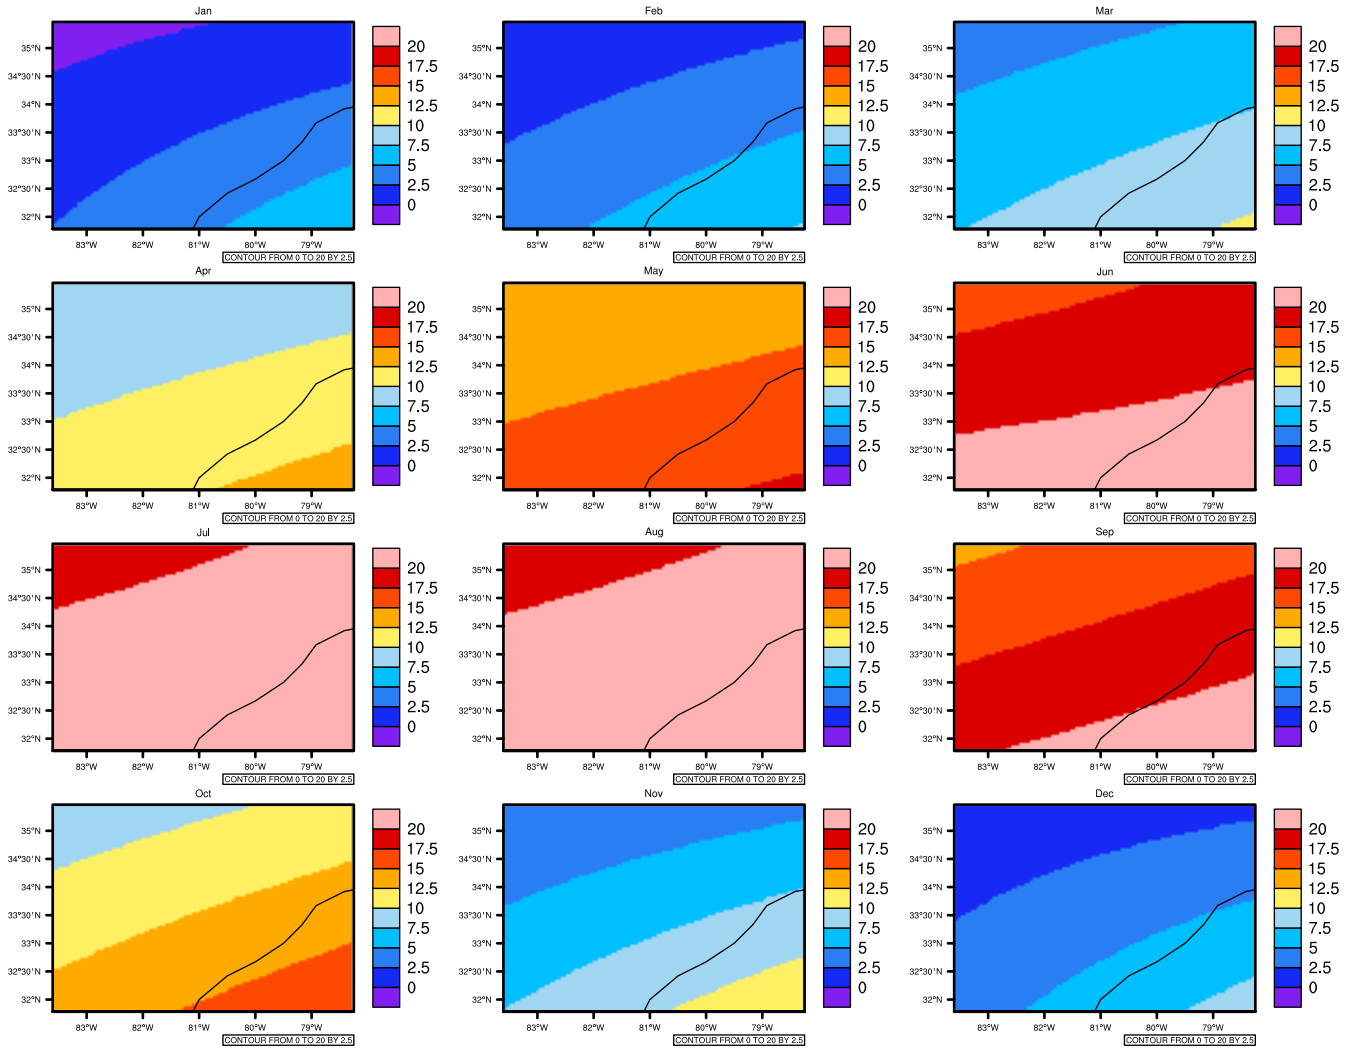

Monthly Daily Average tasmin(c) In 1975-2005 GFDL-ESM2M historical - South Carolina

AgriMetSoft (2020). Climate Maps. Available on: <https://agrimetsoft.com/maps>

[Order a new map on <https://agrimetsoft.com/order>