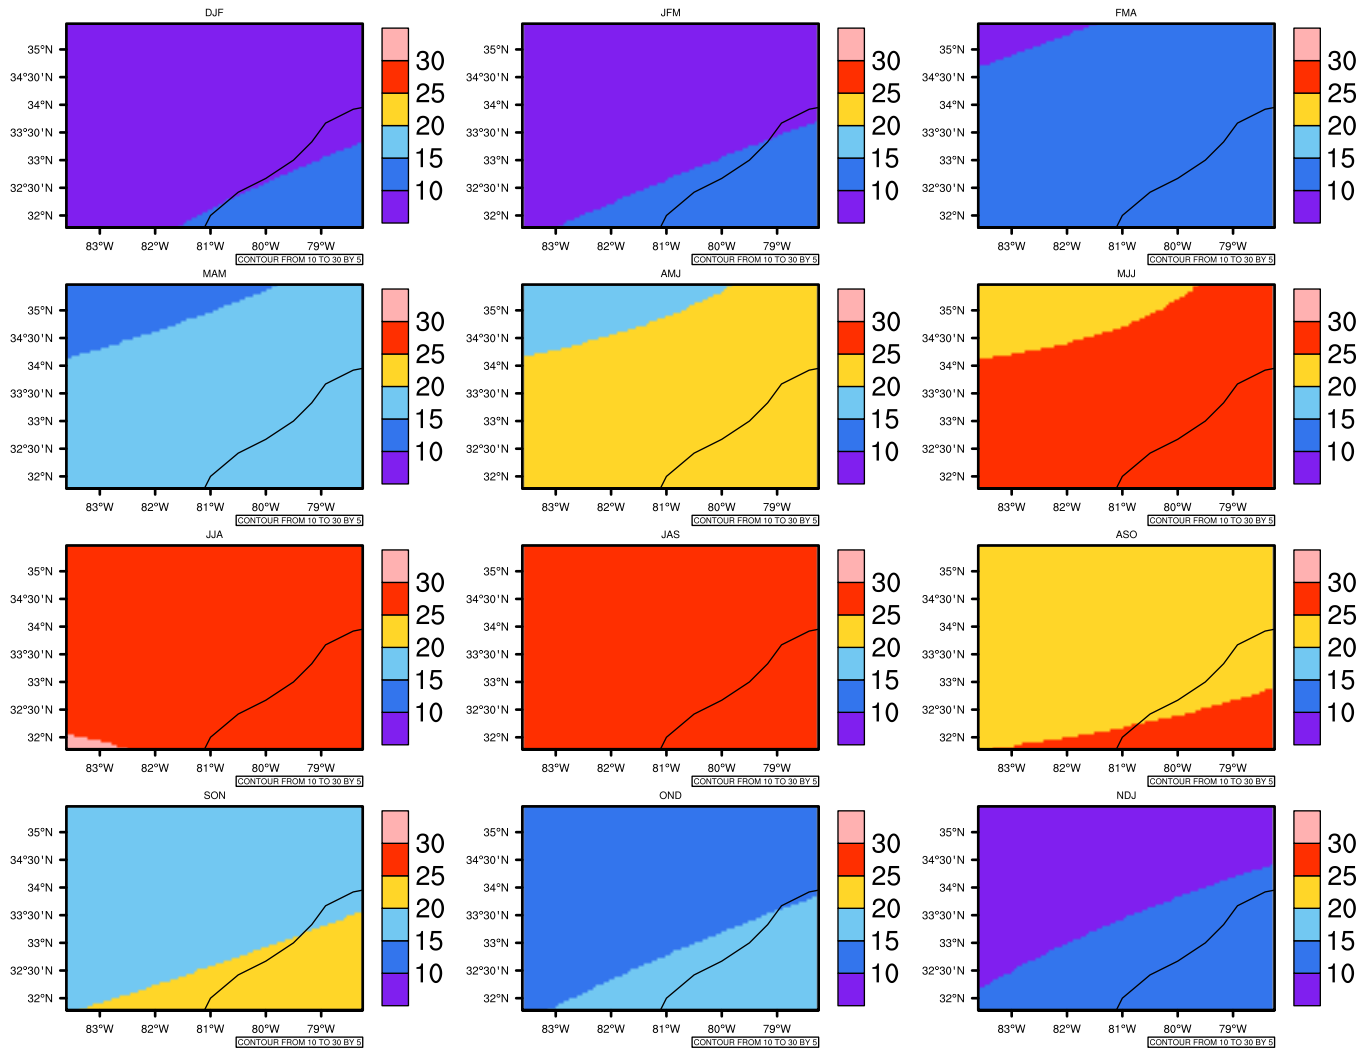

Seasonally Daily Averagetgas(c) In 2070-2079 GFDL-ESM2M RCP85 - South Carolina

AgriMetSoft (2020). Climate Maps. Available on: <https://agrimetsoft.com/maps>

[Order a new map on <https://agrimetsoft.com/order>