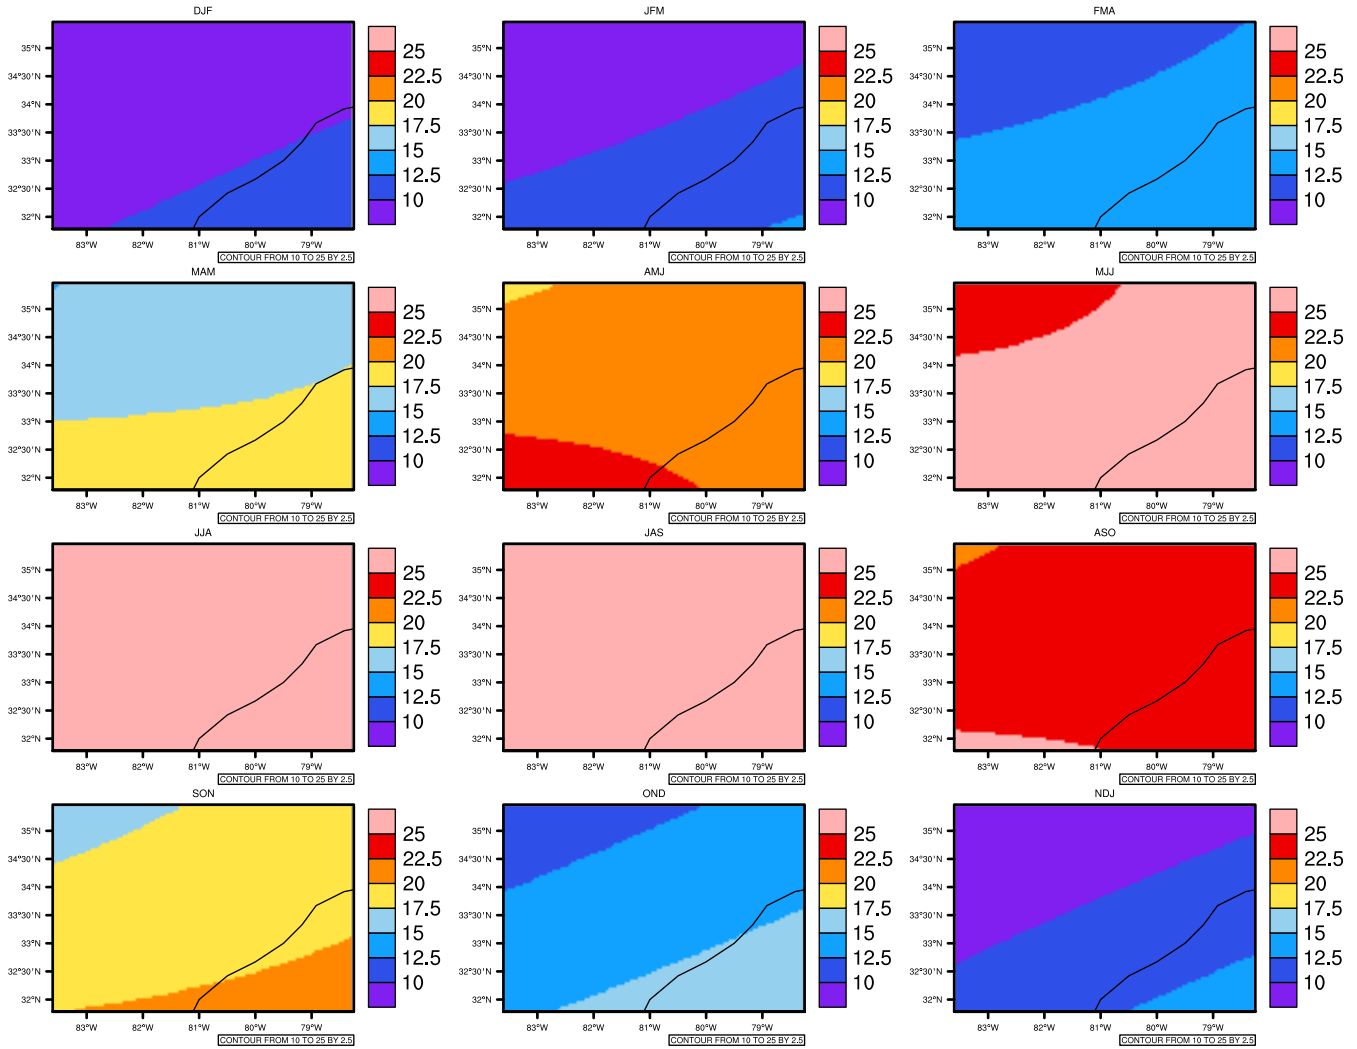

Seasonally Daily Average t_{asmax(c)} In 1975-2005 GFDL-ESM2M historical - South Carolina

AgriMetSoft (2020). Climate Maps. Available on: <https://agrimetsoft.com/maps>

Order a new map on <https://agrimetsoft.com/order>