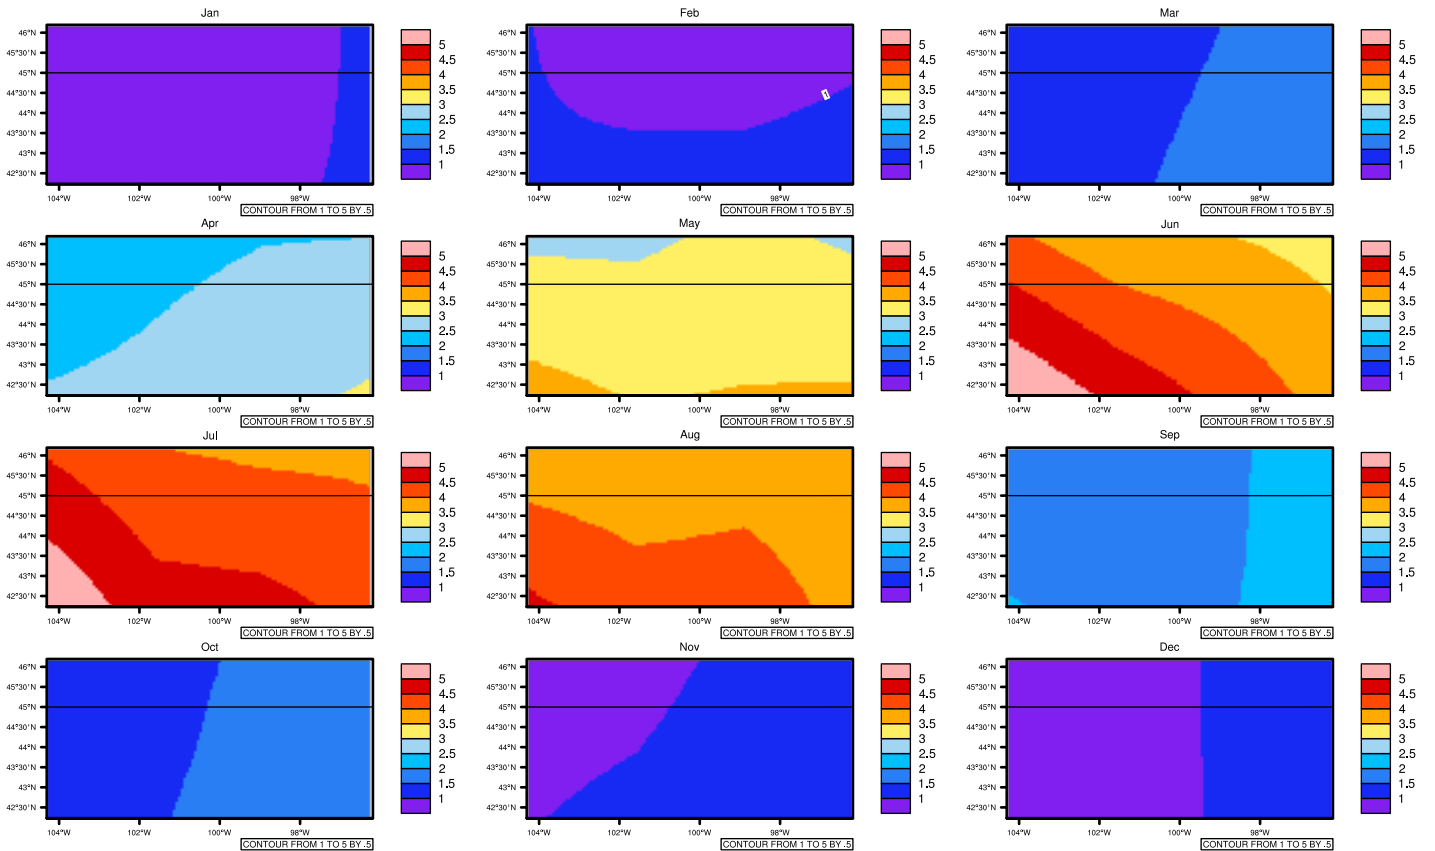

Monthly pr (mm/day) In 1975-2005 GFDL-ESM2M historical - South Dakota

AgriMetSoft (2020), Climate Maps. Available on:
<https://agrimetsoft.com/maps>

[Order a new map on <https://agrimetsoft.com/order>

[You can request maps from any dataset from the AgriMetSoft Team.](#)