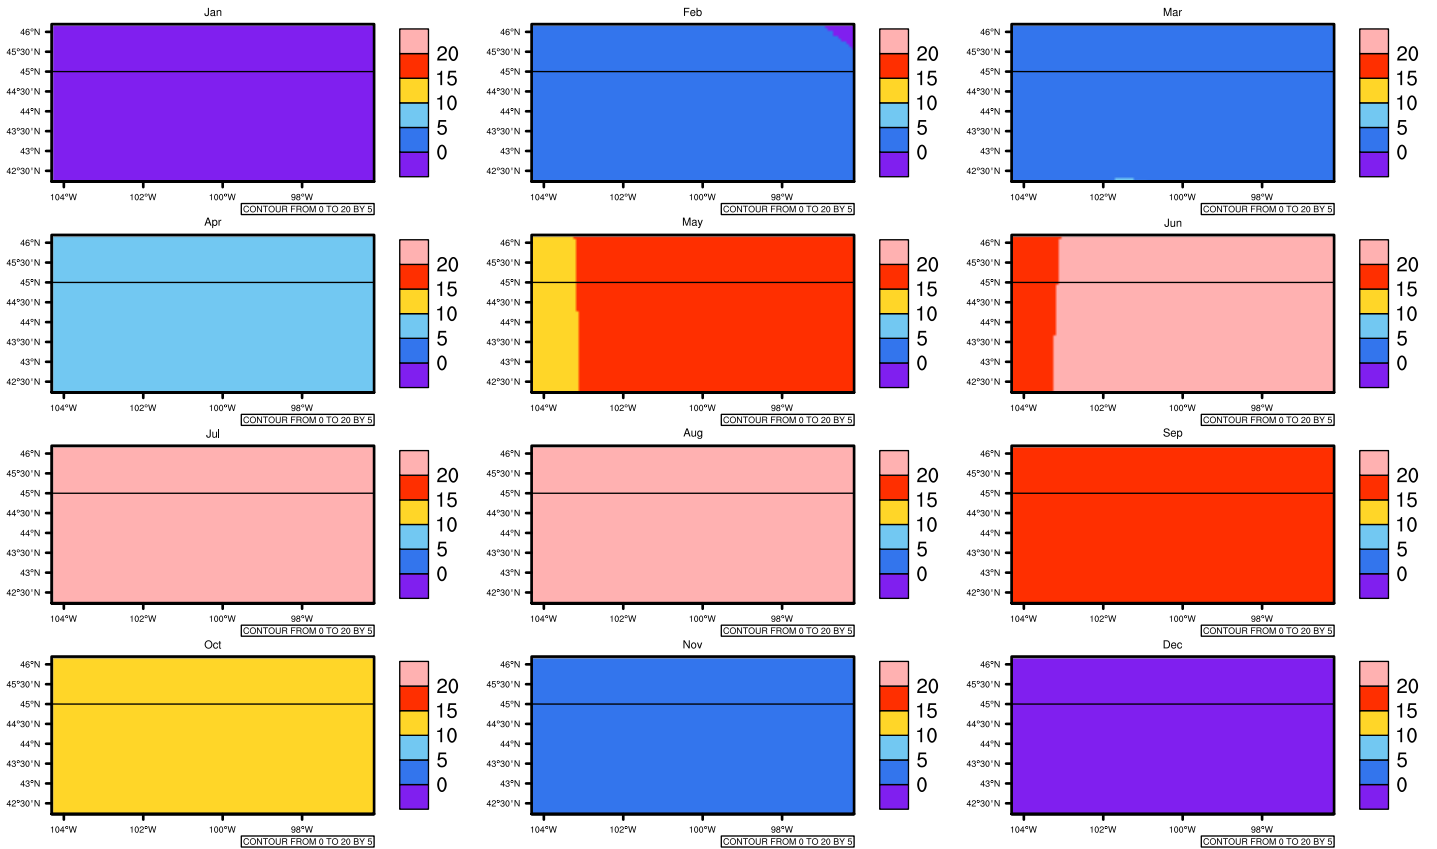

Monthly Daily Averaget(c) In 2080-2089 GFDL-ESM2M RCP85 - South Dakota