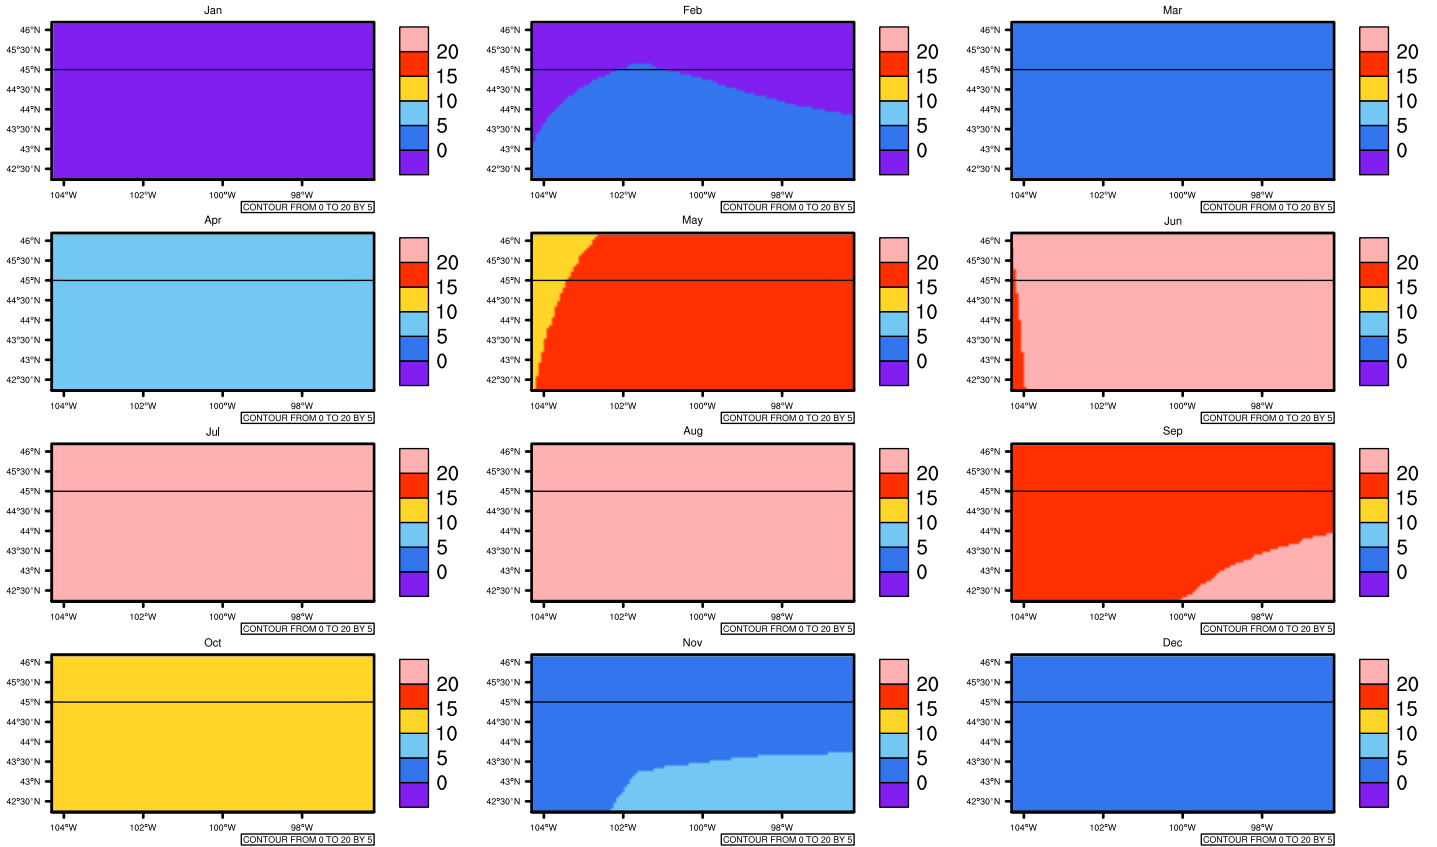

Monthly Daily Averaget(c) In 2090-2099 GFDL-ESM2M RCP85 - South Dakota