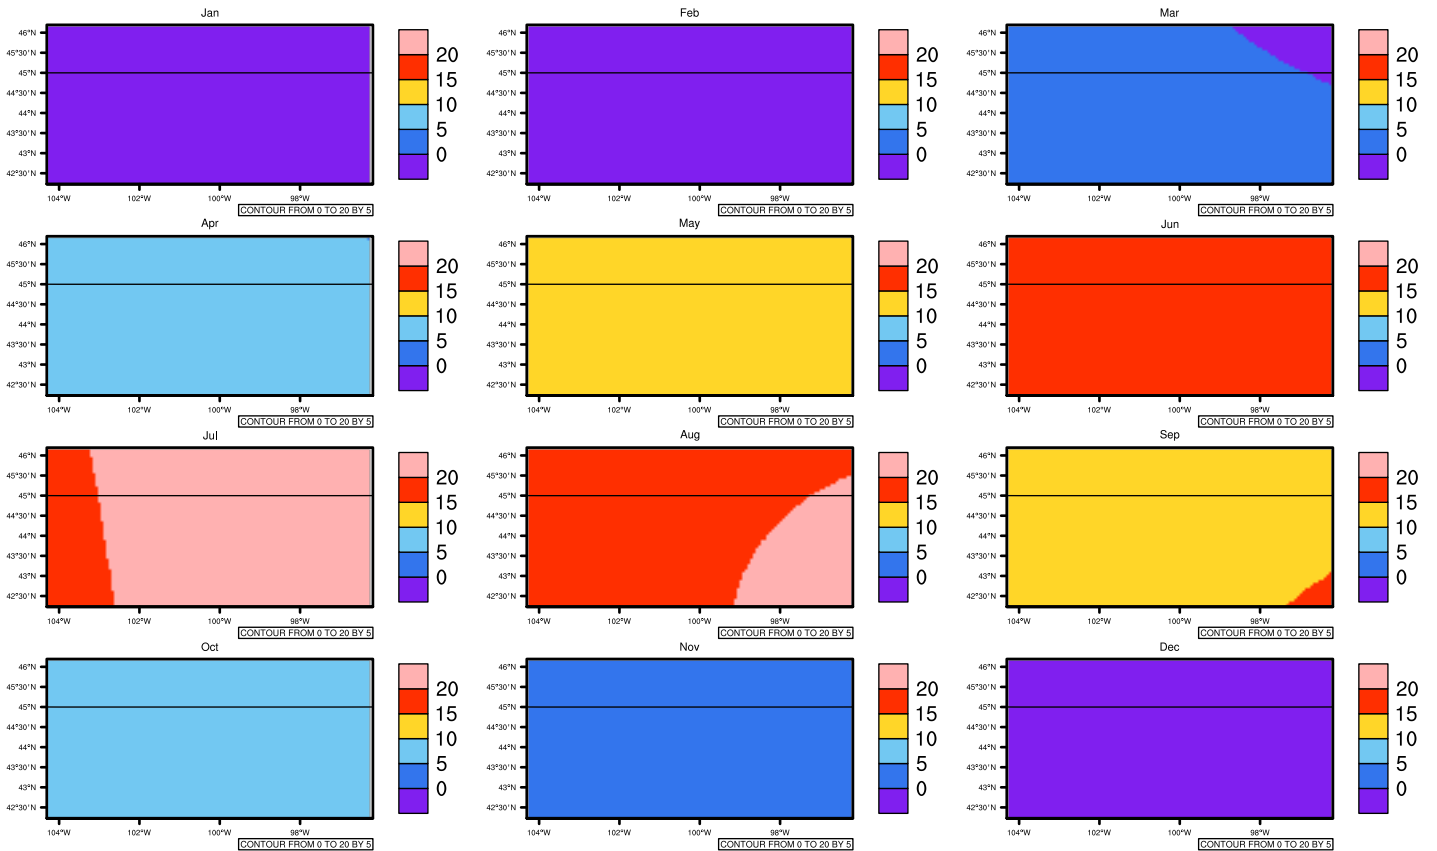

## Monthly Daily Averaget(c) In 1975-2005 GFDL-ESM2M historical - South Dakota

AgriMetSoft (2020), Climate Maps. Available on:  
<https://agrimetsoft.com/maps>

[Order a new map on <https://agrimetsoft.com/order>

[You can request maps from any dataset from the AgriMetSoft Team.](#)