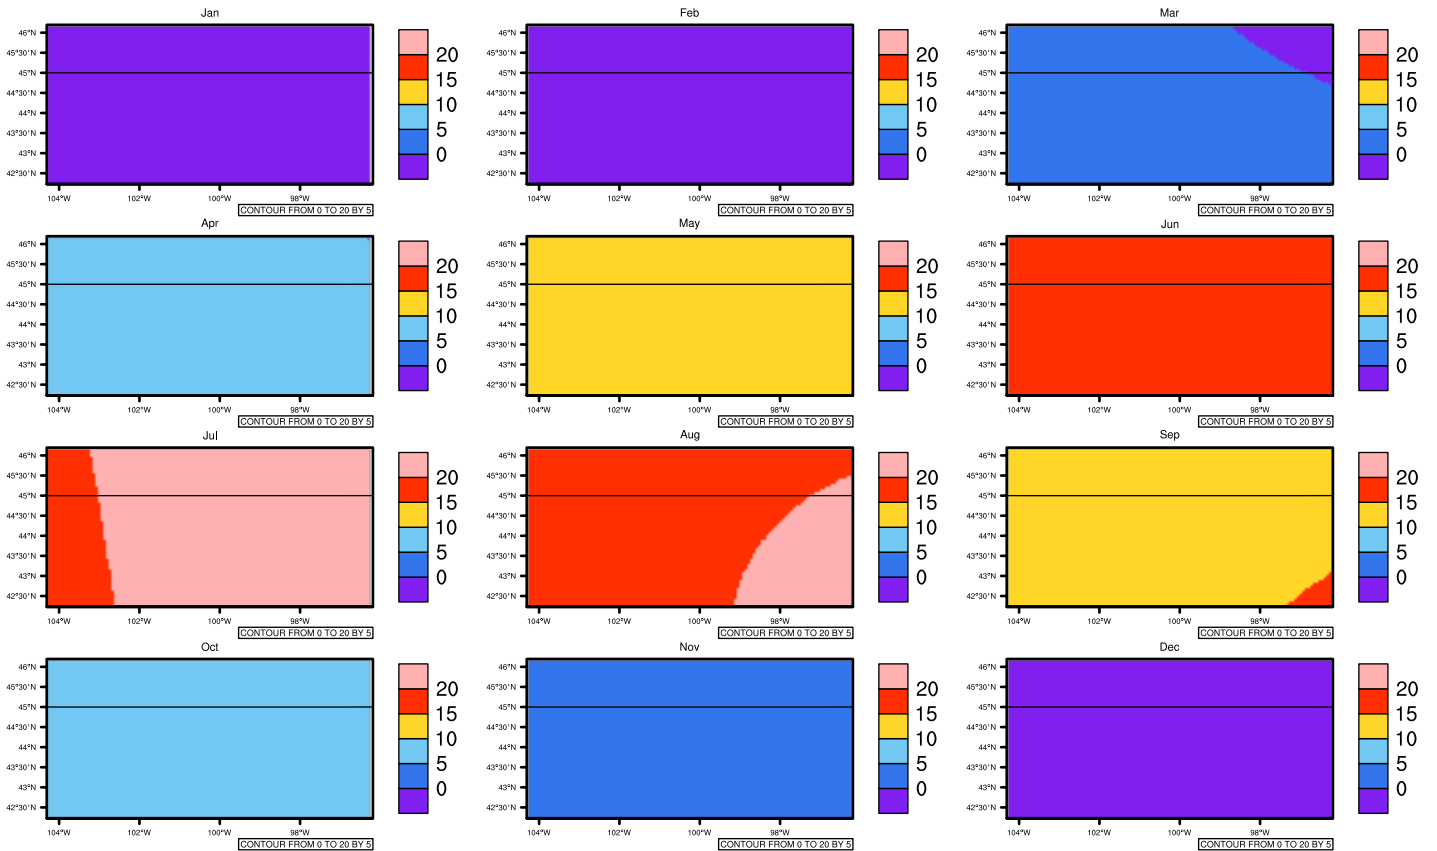

Monthly Daily Averaget(c) In 1975-2005 GFDL-ESM2M historical - South Dakota

AgriMetSoft (2020), Climate Maps. Available on:
<https://agrimetsoft.com/maps>

[Order a new map on <https://agrimetsoft.com/order>