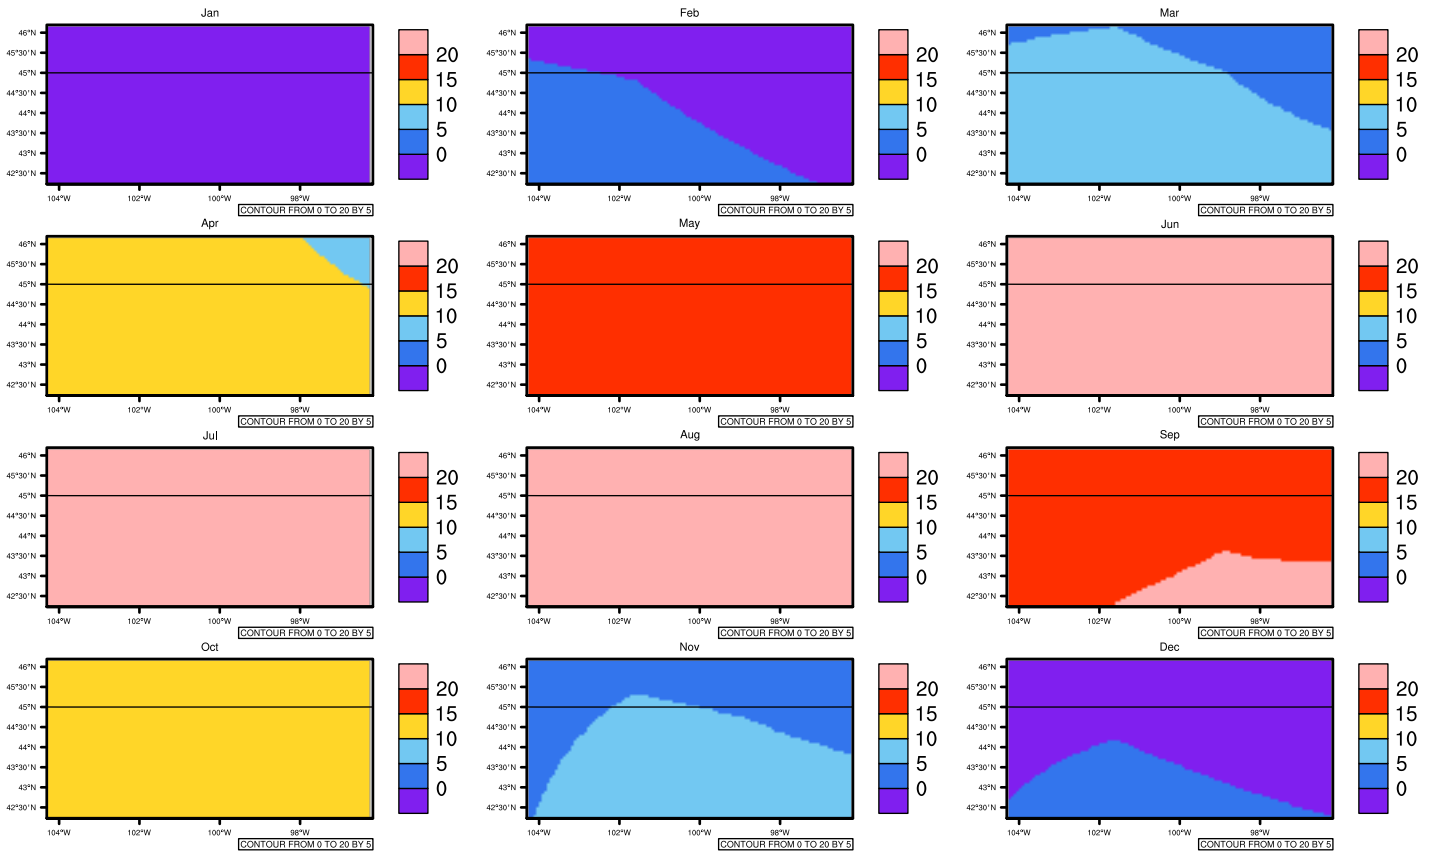

Monthly Daily Averagetasma(c) In 1975-2005 GFDL-ESM2M historical - South Dakota

AgriMetSoft (2020), Climate Maps. Available on: <https://agrimetsoft.com/maps>

Order a new map on <https://agrimetsoft.com/order>