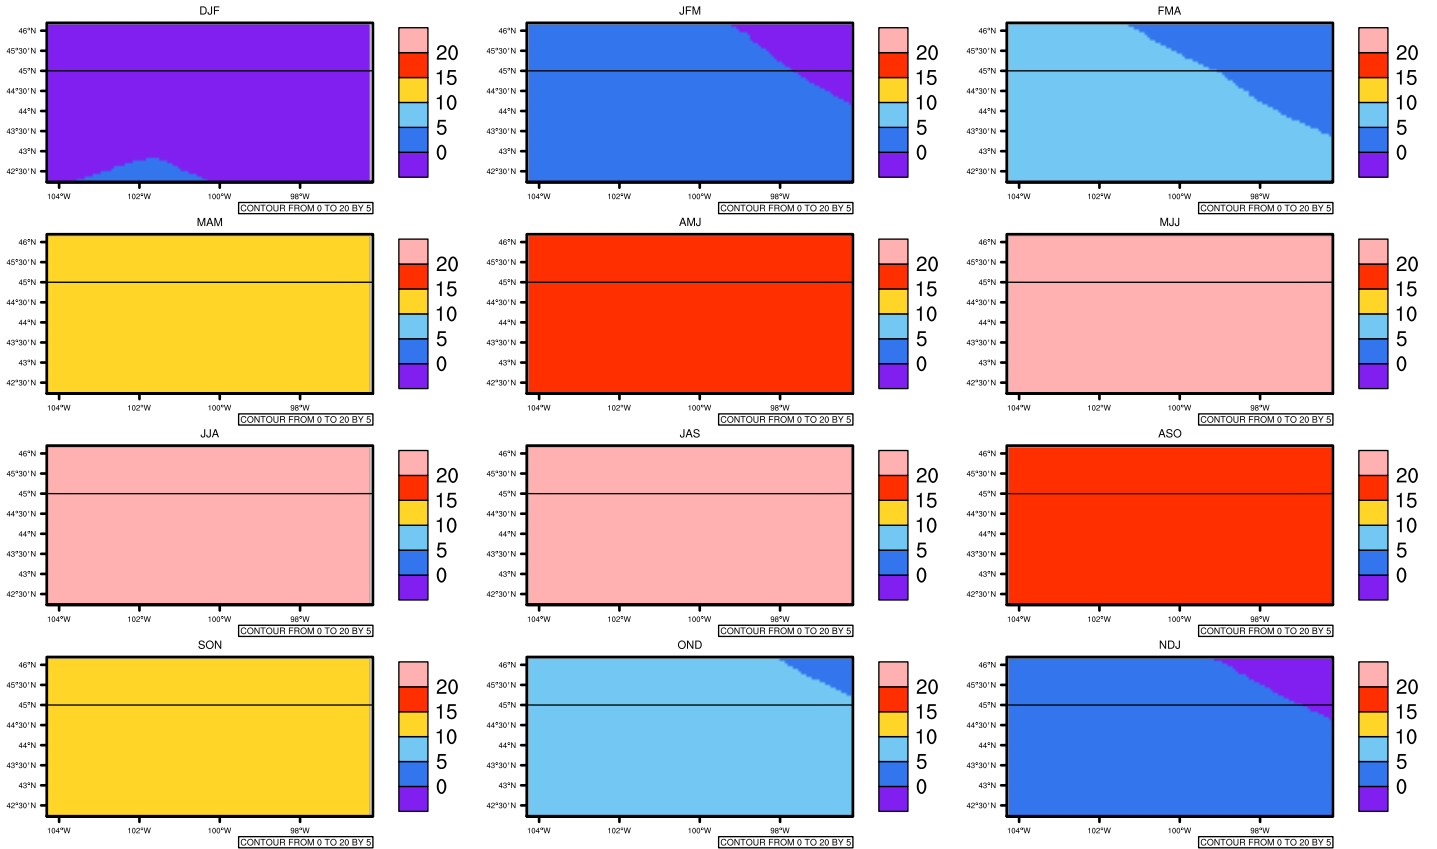

Seasonally Daily Averagetasmx(c) In 1975-2005 GFDL-ESM2M historical - South Dakota

AgrMetSoft (2020), Climate Maps. Available on:
<https://agrimetsoft.com/maps>

[Order a new map on <https://agrimetsoft.com/order>

[You can request maps from any dataset from the AgriMetSoft Team.](#)