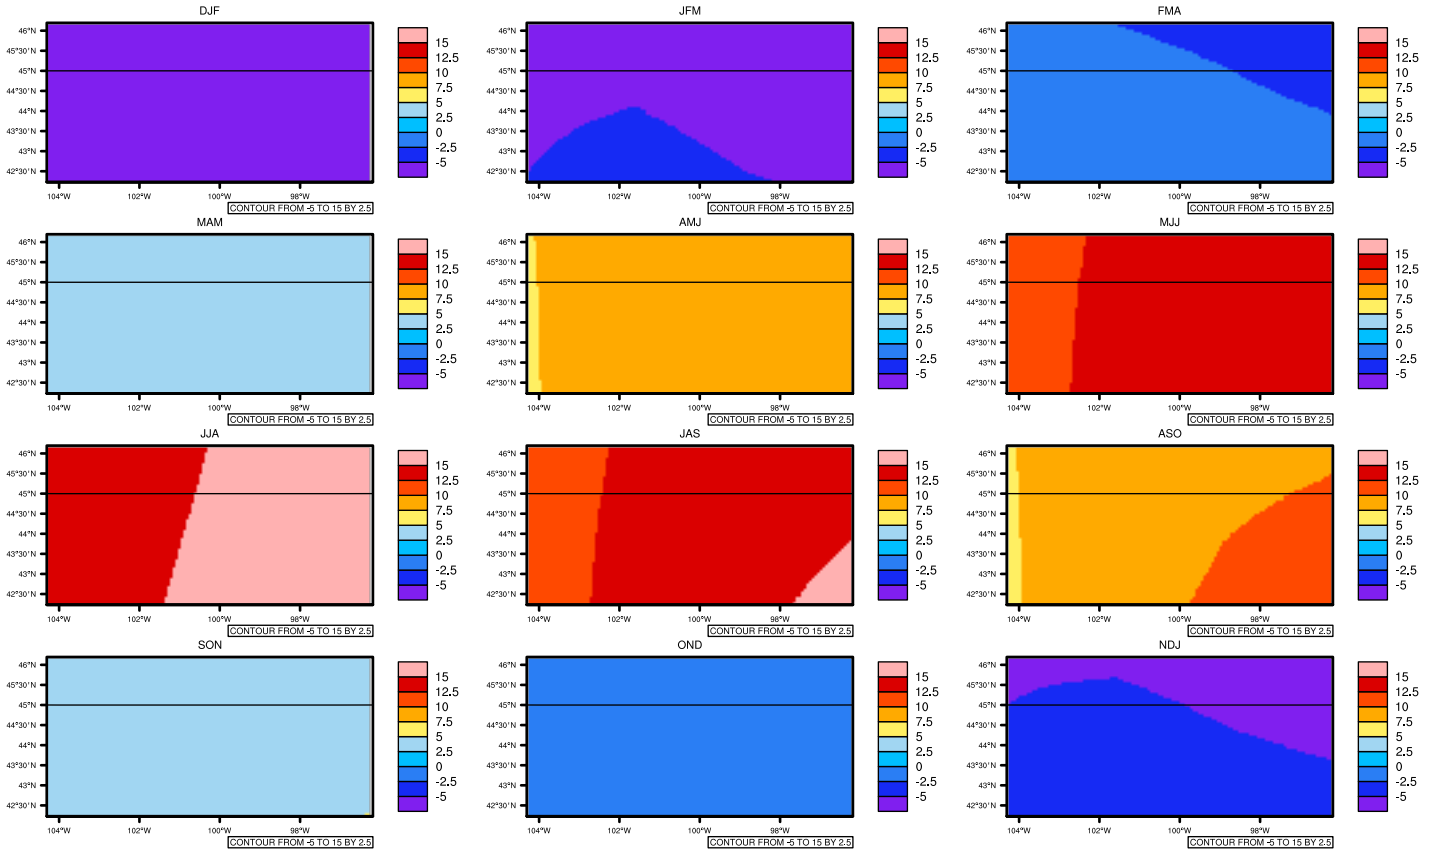

Seasonally Daily Averagetasmin(c) In 1975-2005 GFDL-ESM2M historical - South Dakota

AgrMetSoft (2020), Climate Maps. Available on:
<https://agrimetsoft.com/maps>

[Order a new map on <https://agrimetsoft.com/order>