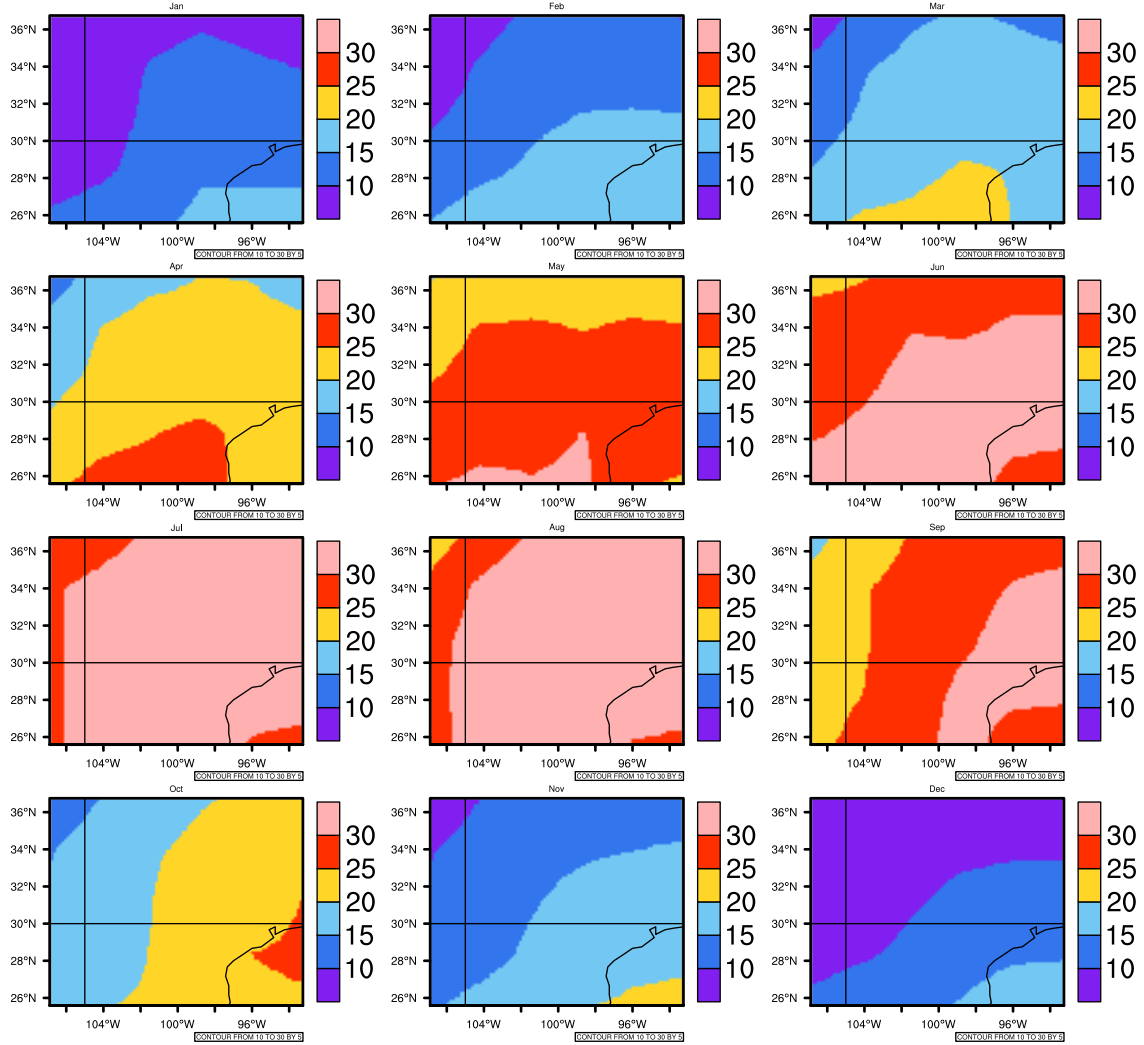

Monthly Daily Averagetamax(c) In 2020-2029 GFDL-ESM2M RCP45 - Texas

AgriMetSoft (2020). Climate Maps. Available on:
<https://agrimetsoft.com/maps>

[Order a new map on <https://agrimetsoft.com/order>

[You can request maps from any dataset from the AgriMetSoft Team.](#)