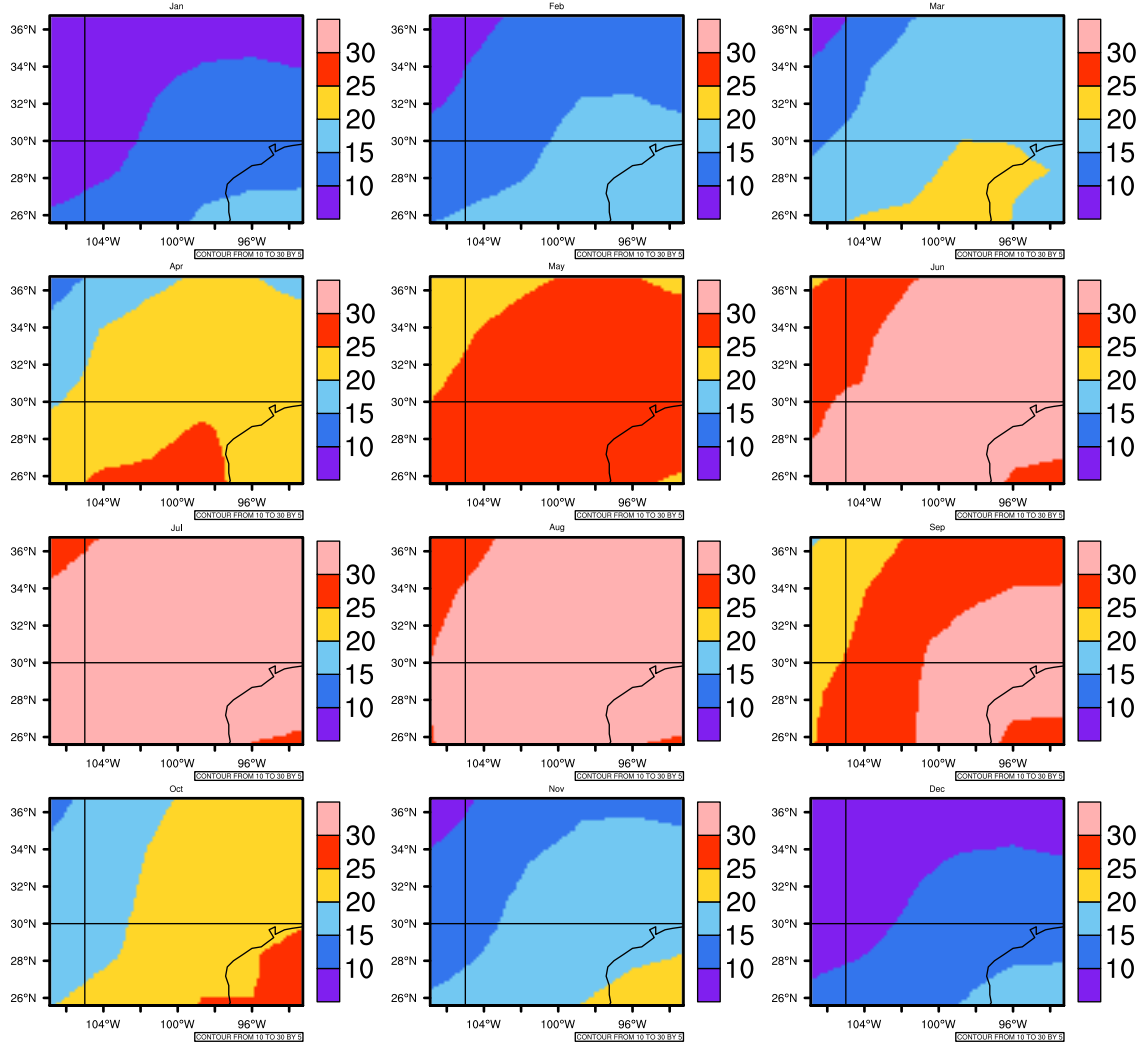

Monthly Daily Averagetamax(c) In 2070-2079 GFDL-ESM2M RCP45 - Texas

AgriMetSoft (2020). Climate Maps. Available on:
<https://agrimetsoft.com/maps>

[Order a new map on <https://agrimetsoft.com/order>

[You can request maps from any dataset from the AgriMetSoft Team.](#)