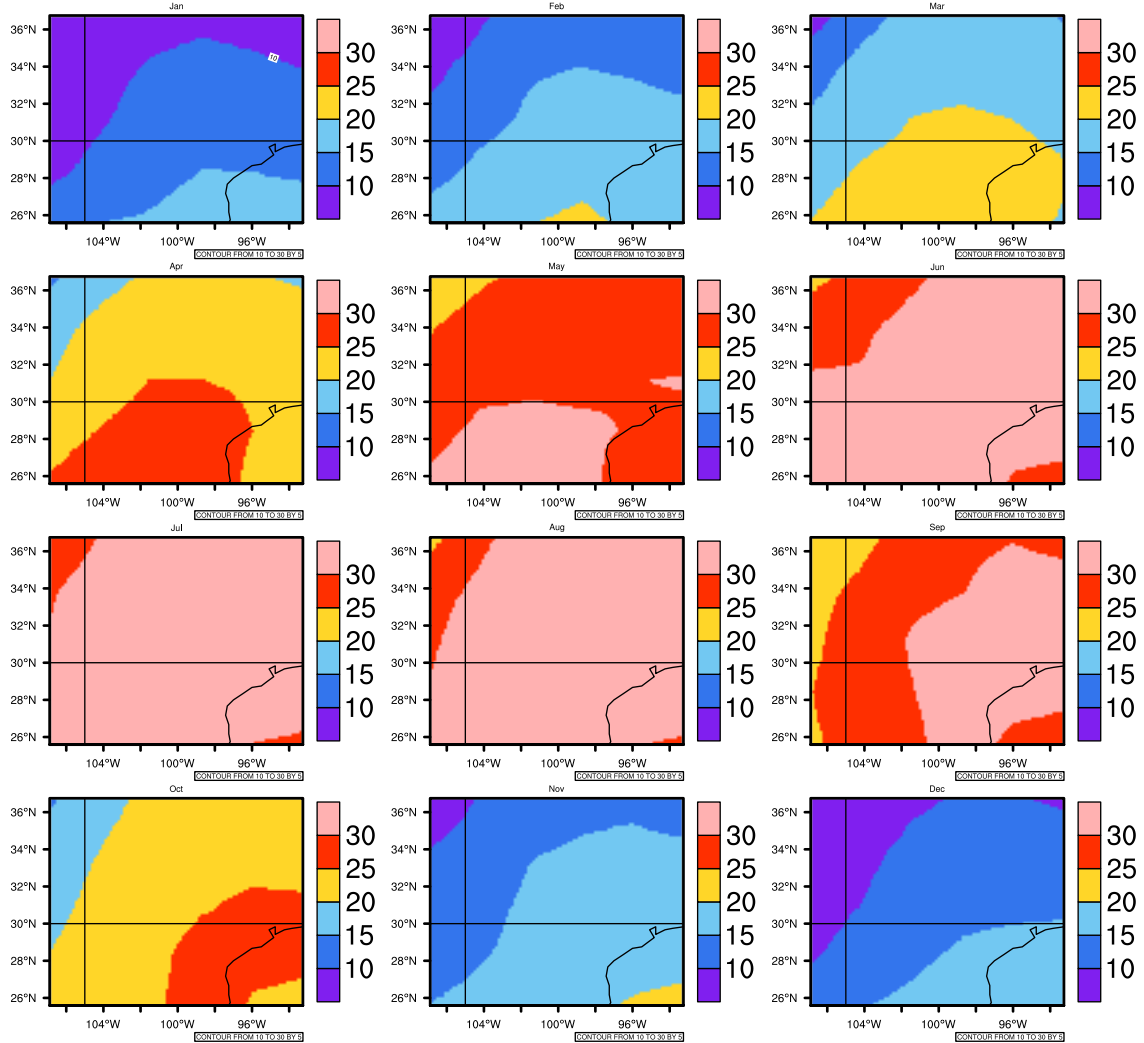

Monthly Daily Averagetamax(c) In 2080-2089 GFDL-ESM2M RCP45 - Texas

AgriMetSoft (2020). Climate Maps. Available on:
<https://agrimetsoft.com/maps>

[Order a new map on <https://agrimetsoft.com/order>

[You can request maps from any dataset from the AgriMetSoft Team.](#)