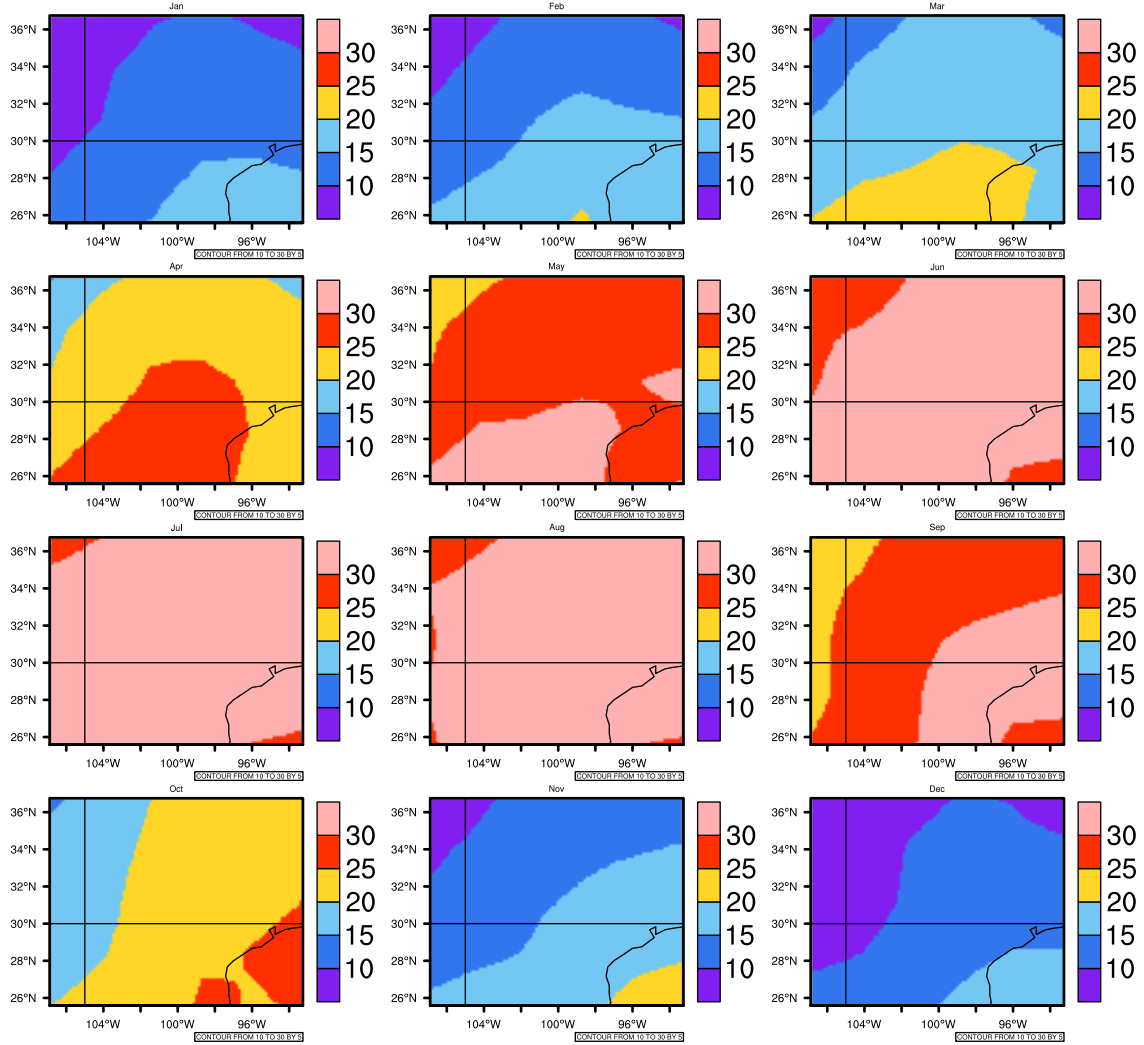

Monthly Daily Averagetamax(c) In 2090-2099 GFDL-ESM2M RCP45 - Texas

AgriMetSoft (2020). Climate Maps. Available on:
<https://agrimetsoft.com/maps>

[Order a new map on <https://agrimetsoft.com/order>

[You can request maps from any dataset from the AgriMetSoft Team.](#)