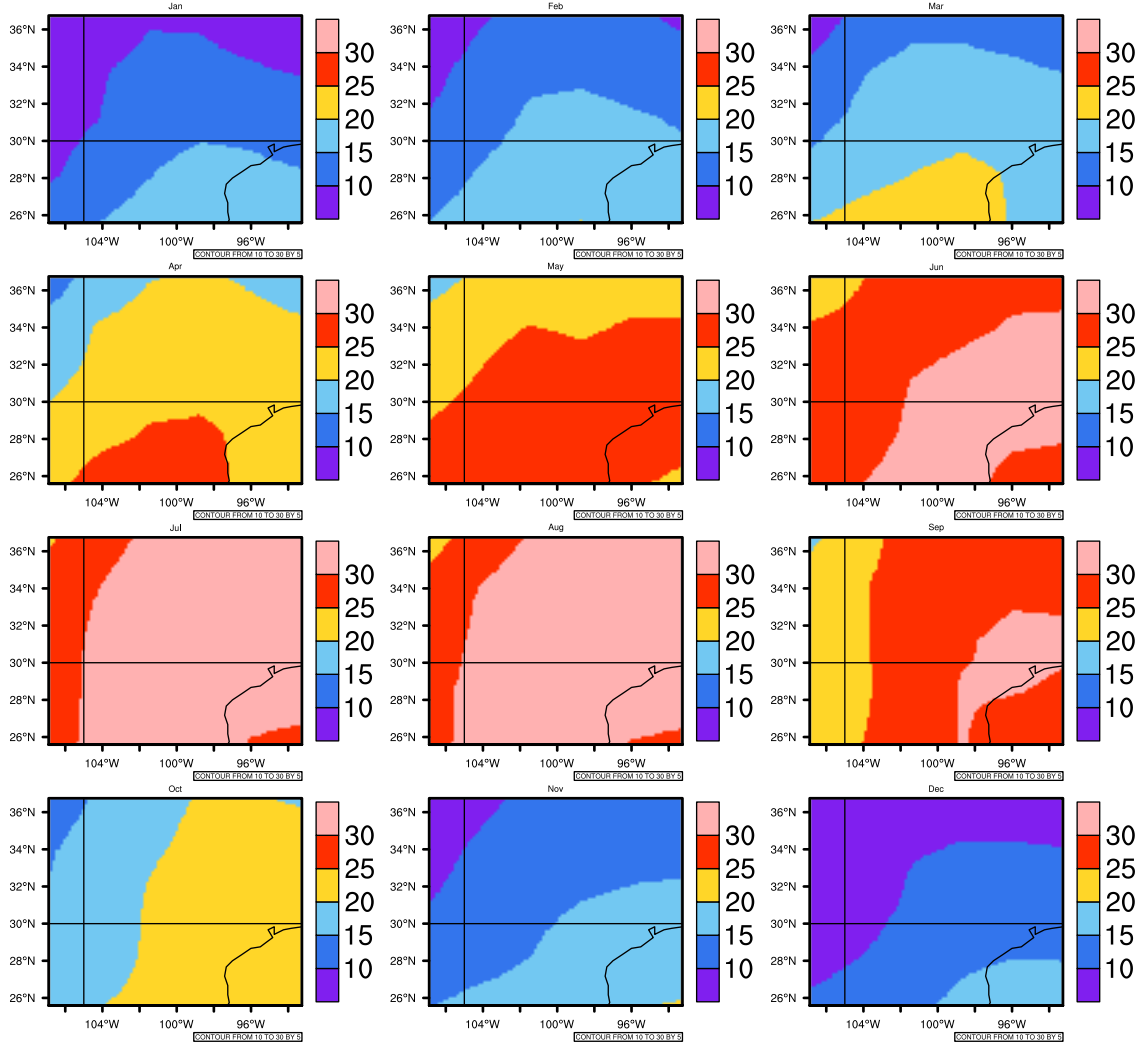

Monthly Daily Averagetamax(c) In 2020-2029 GFDL-ESM2M RCP85 - Texas

AgriMetSoft (2020). Climate Maps. Available on:
<https://agrimetsoft.com/maps>

[Order a new map on <https://agrimetsoft.com/order>

[You can request maps from any dataset from the AgriMetSoft Team.](#)