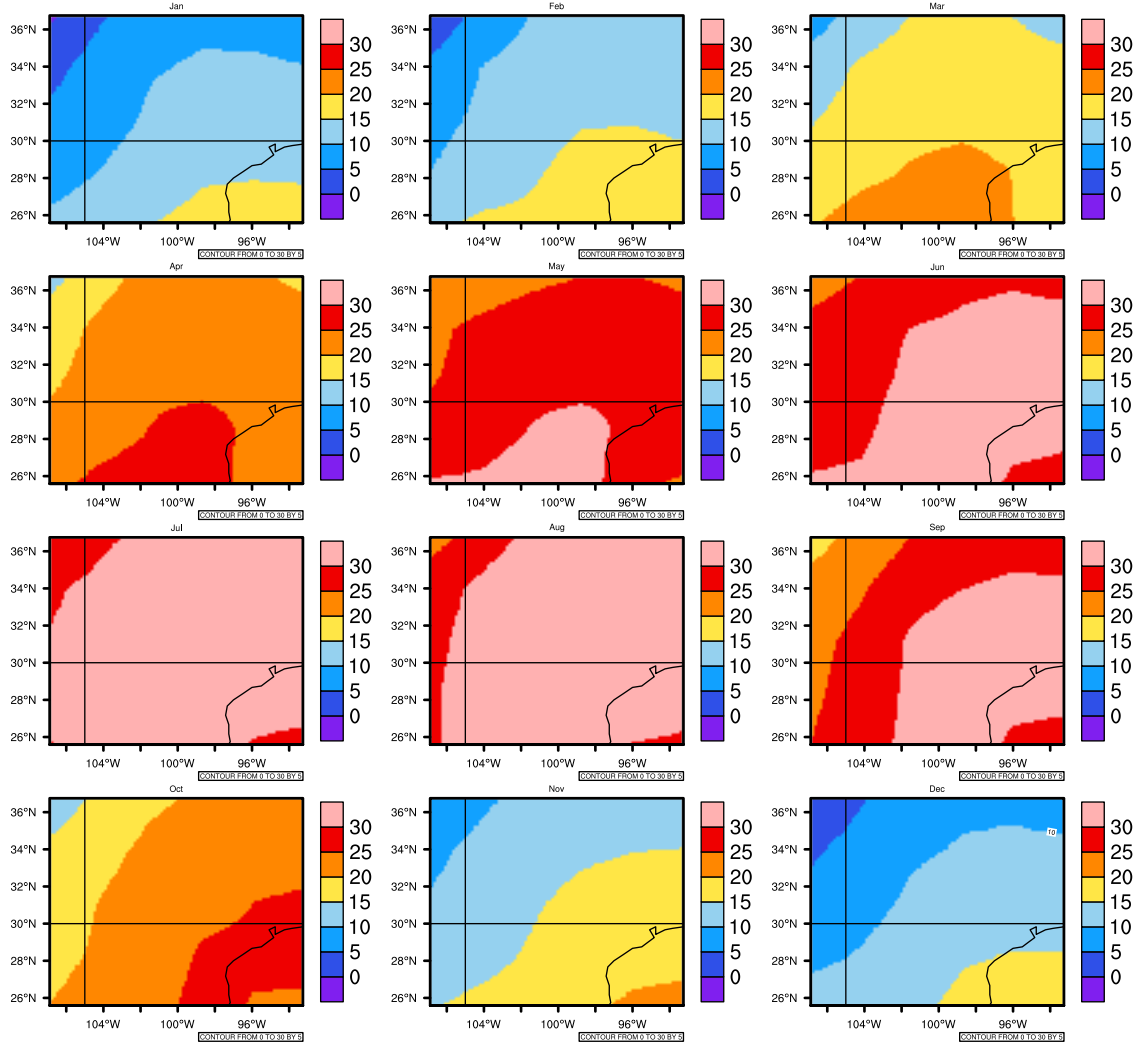

## Monthly Daily Average tmax(c) In 2030-2039 GFDL-ESM2M RCP85 - Texas

AgriMetSoft (2020). Climate Maps. Available on:  
<https://agrimetsoft.com/maps>

[Order a new map on <https://agrimetsoft.com/order>

[You can request maps from any dataset from the AgriMetSoft Team.](#)