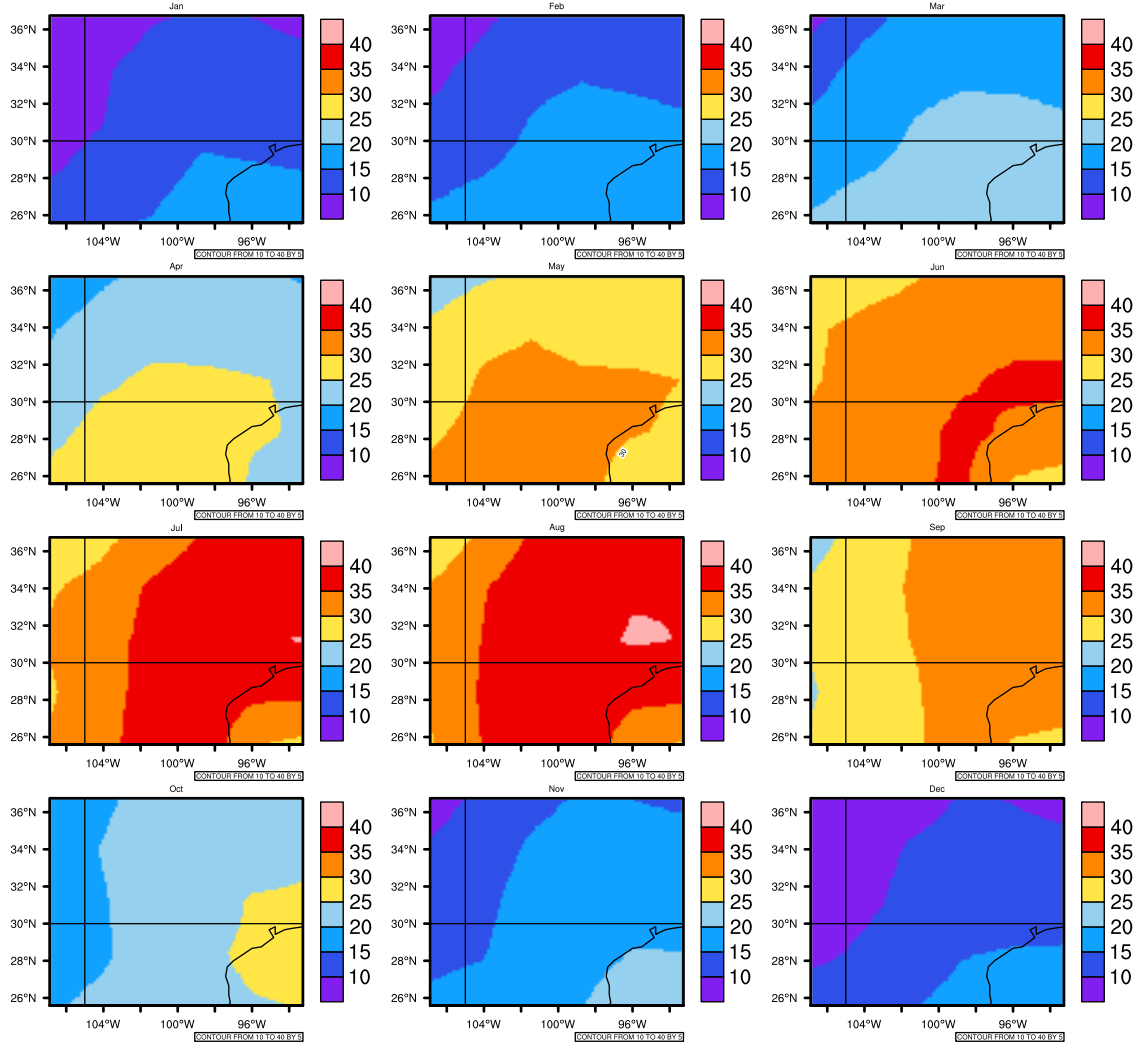

Monthly Daily Averagetamax(c) In 2060-2069 GFDL-ESM2M RCP85 - Texas

AgriMetSoft (2020). Climate Maps. Available on:
<https://agrimetsoft.com/maps>

[Order a new map on <https://agrimetsoft.com/order>

[You can request maps from any dataset from the AgriMetSoft Team.](#)