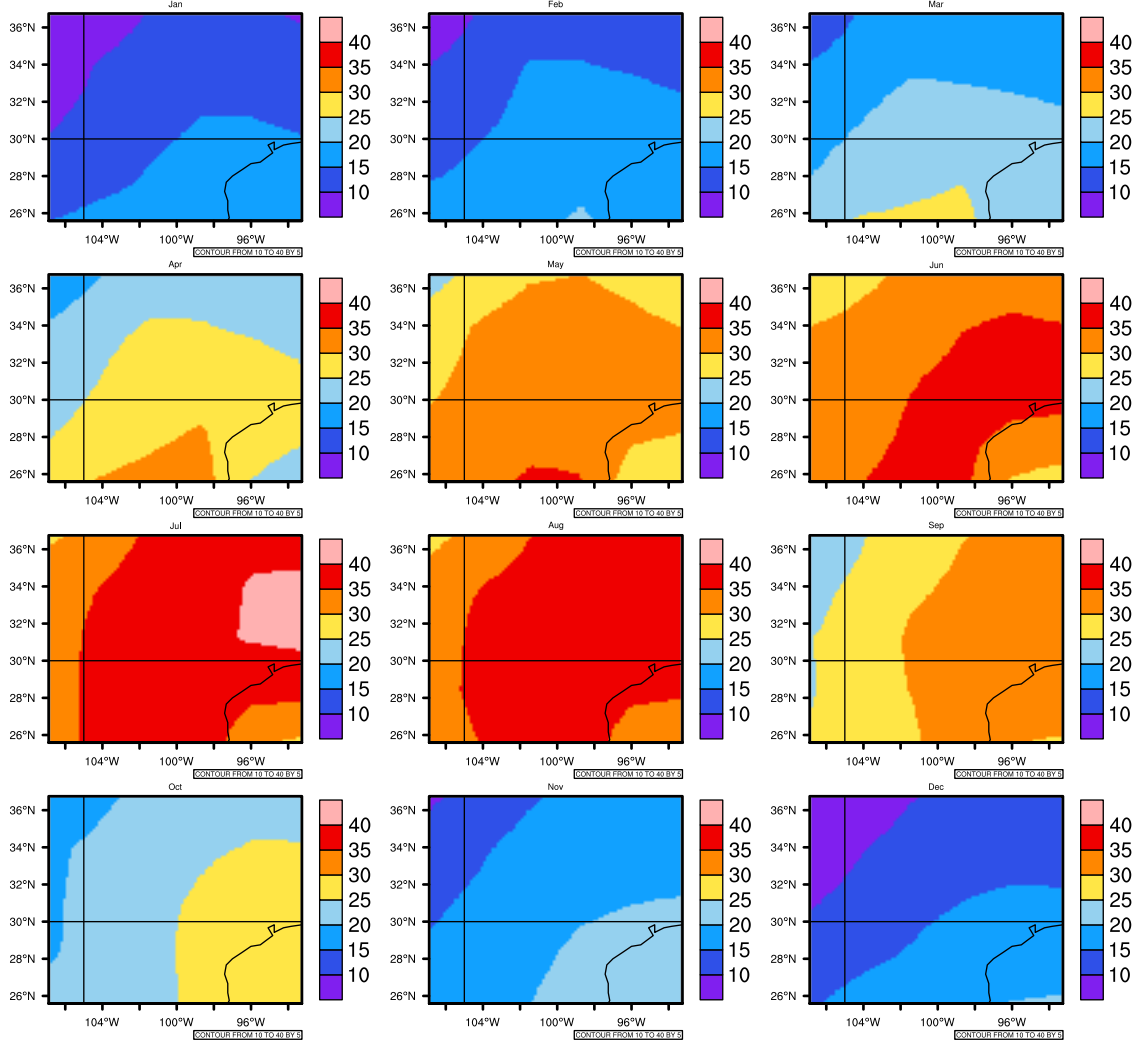

## Monthly Daily Averagetamax(c) In 2070-2079 GFDL-ESM2M RCP85 - Texas

AgriMetSoft (2020). Climate Maps. Available on:  
<https://agrimetsoft.com/maps>

[Order a new map on <https://agrimetsoft.com/order>

[You can request maps from any dataset from the AgriMetSoft Team.](#)