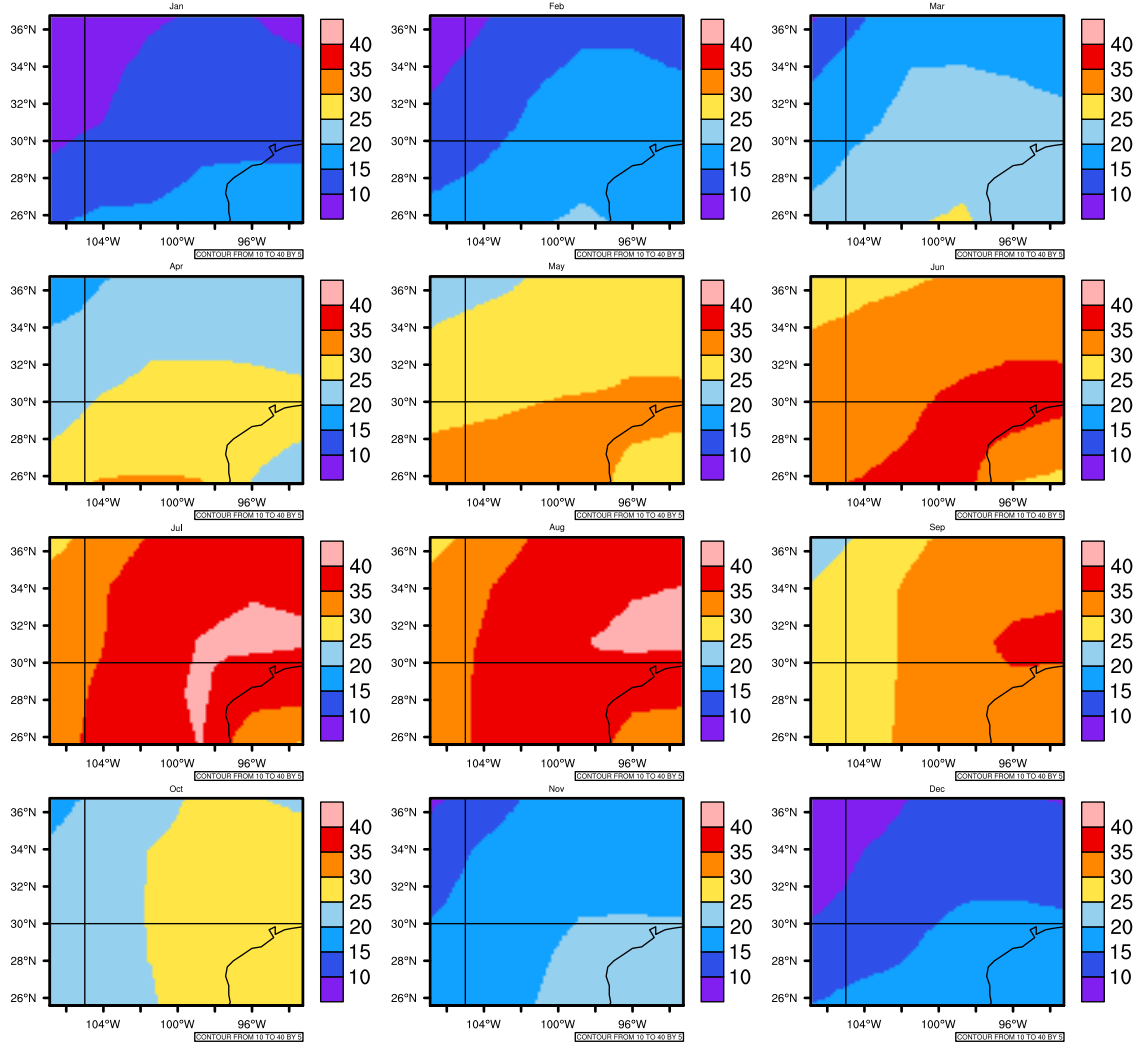

Monthly Daily Averagetamax(c) In 2080-2089 GFDL-ESM2M RCP85 - Texas

AgriMetSoft (2020). Climate Maps. Available on:
<https://agrimetsoft.com/maps>

[Order a new map on <https://agrimetsoft.com/order>

[You can request maps from any dataset from the AgriMetSoft Team.](#)