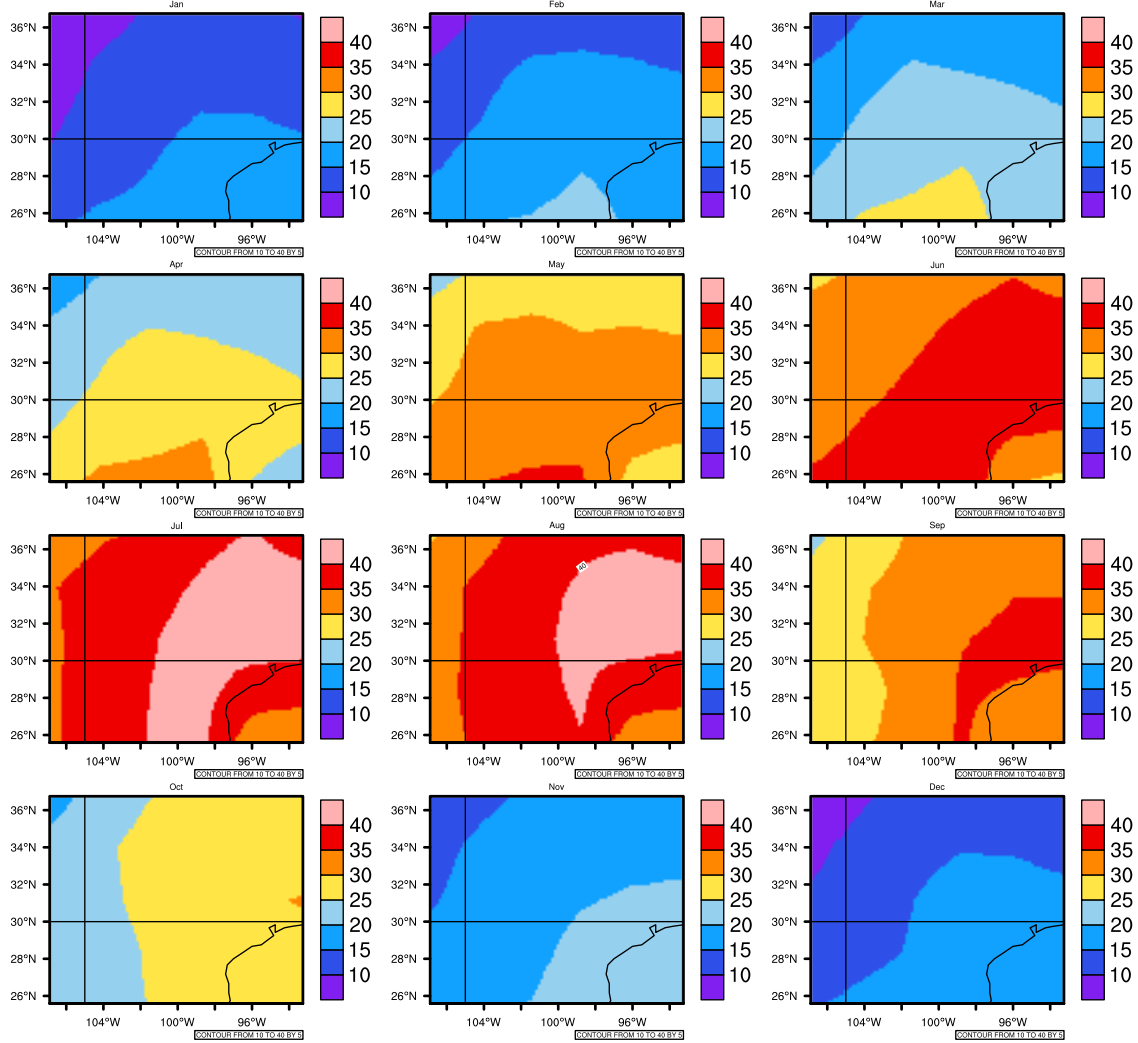

Monthly Daily Average tmax(c) In 2090-2099 GFDL-ESM2M RCP85 - Texas

AgriMetSoft (2020). Climate Maps. Available on:
<https://agrimetsoft.com/maps>

[Order a new map on <https://agrimetsoft.com/order>

[You can request maps from any dataset from the AgriMetSoft Team.](#)