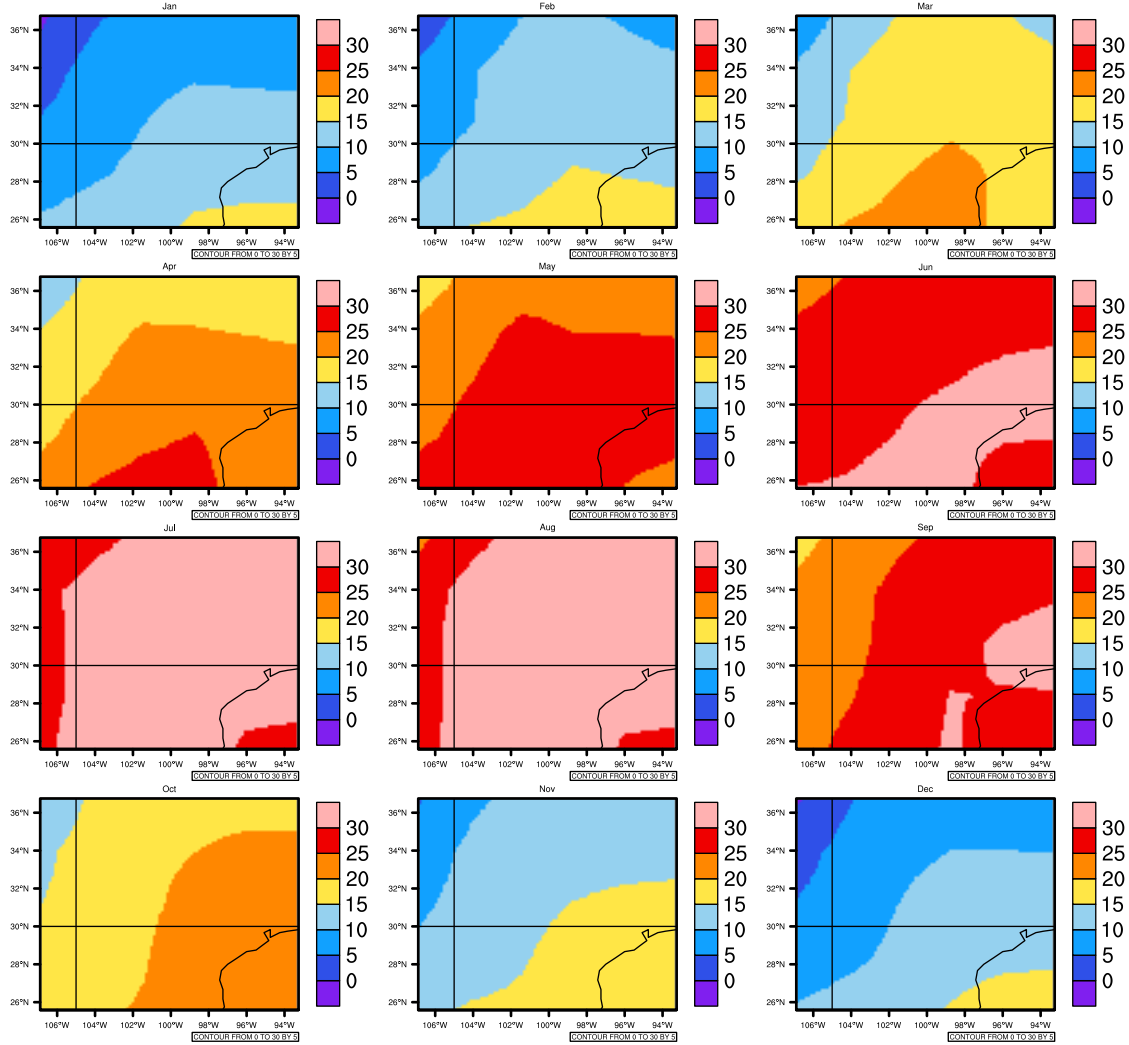

Monthly Daily Average tasmax(c) In 1975-2005 GFDL-ESM2M historical - Texas

AgriMetSoft (2020). Climate Maps. Available on:
<https://agrimetsoft.com/maps>

[Order a new map on <https://agrimetsoft.com/order>

[You can request maps from any dataset from the AgriMetSoft Team.](#)