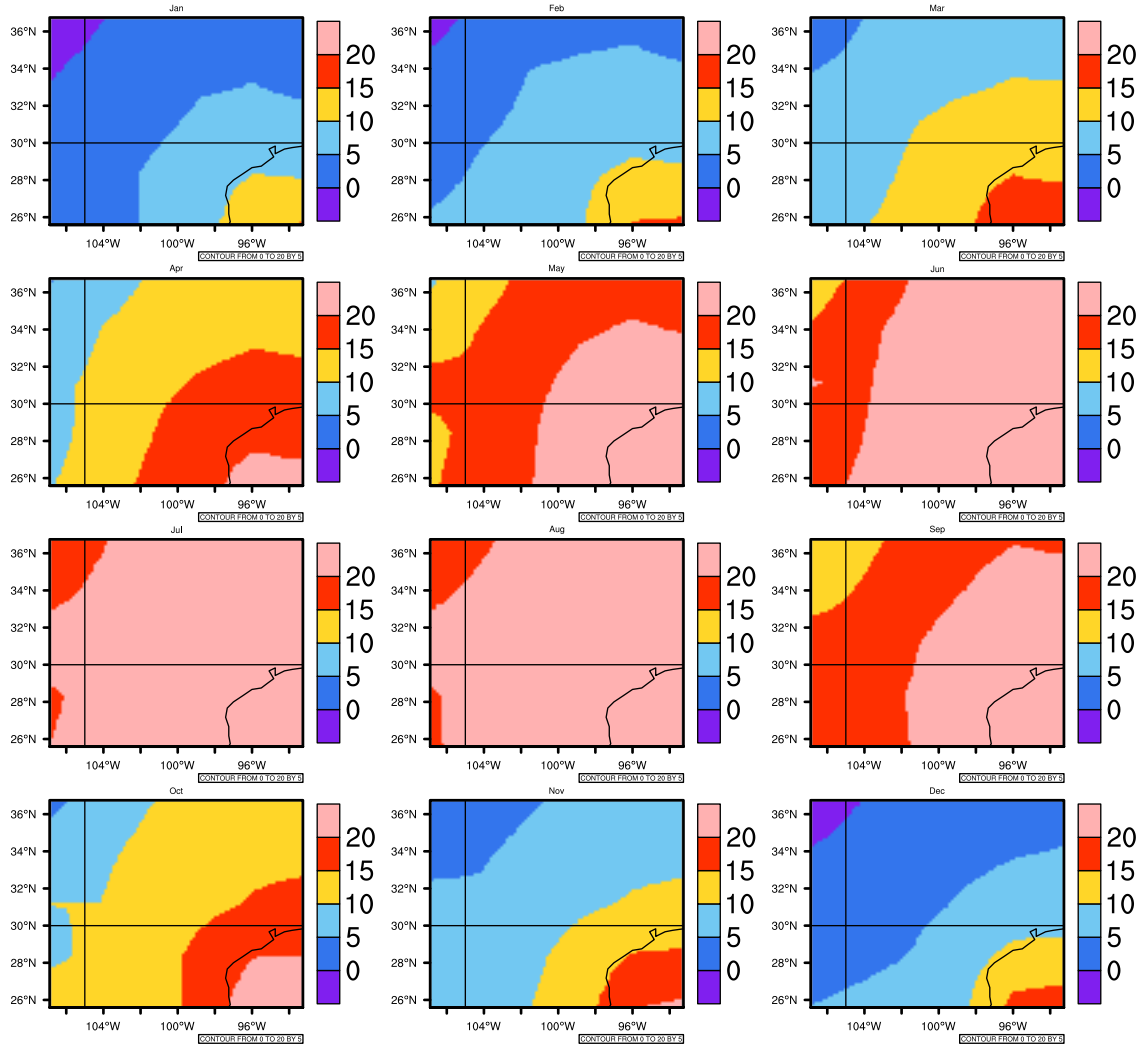

Monthly Daily Averagetasmin(c) In 2070-2079 GFDL-ESM2M RCP85 - Texas

AgriMetSoft (2020). Climate Maps. Available on:
<https://agrimetsoft.com/maps>

[Order a new map on <https://agrimetsoft.com/order>