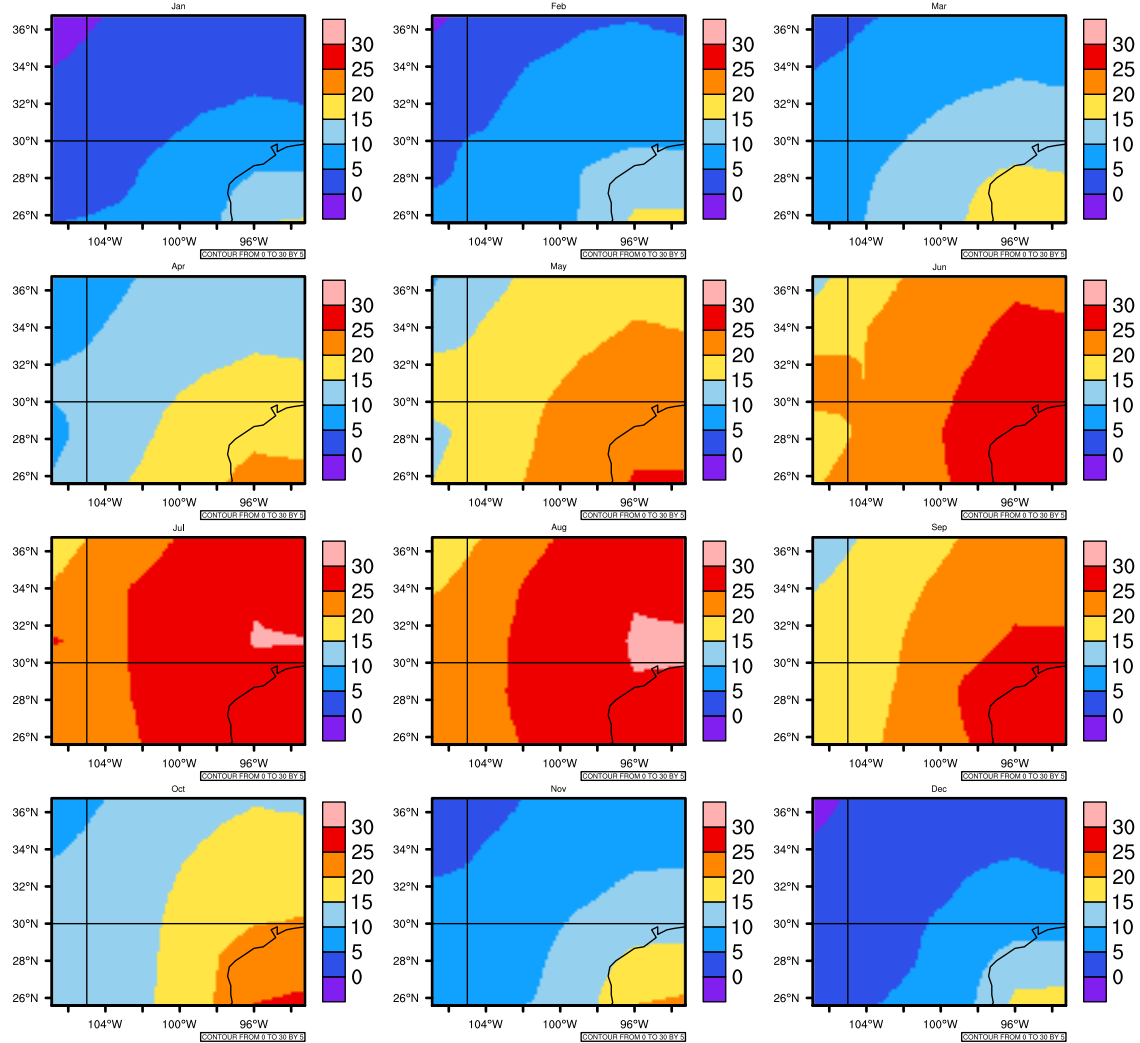

## Monthly Daily Average tasmin(c) In 2090-2099 GFDL-ESM2M RCP85 - Texas

AgriMetSoft (2020). Climate Maps. Available on:  
<https://agrimetsoft.com/maps>

Order a new map on <https://agrimetsoft.com/order>