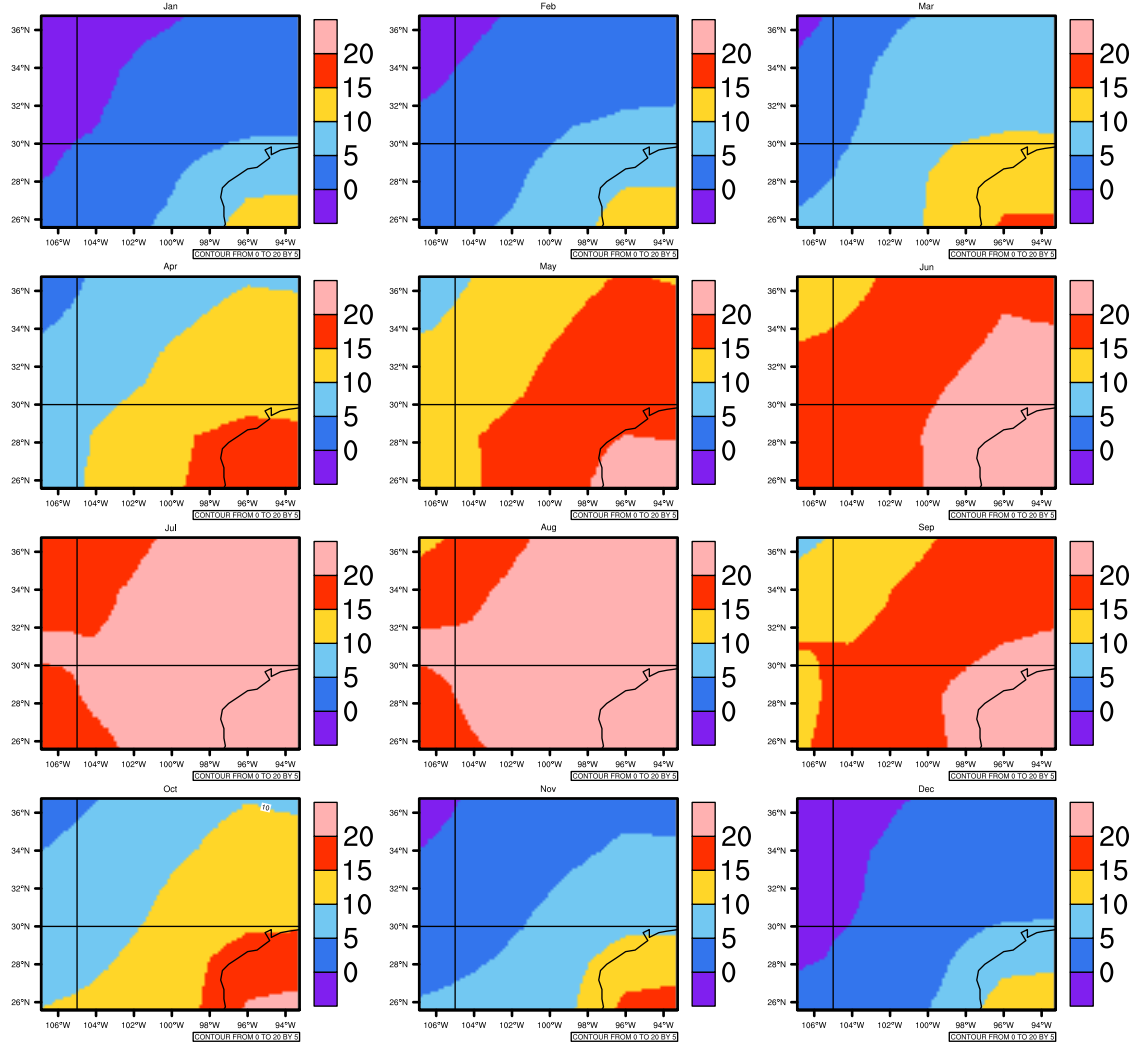

Monthly Daily Average tasmin(c) In 1975-2005 GFDL-ESM2M historical - Texas

AgriMetSoft (2020). Climate Maps. Available on:
<https://agrimetsoft.com/maps>

[Order a new map on <https://agrimetsoft.com/order>