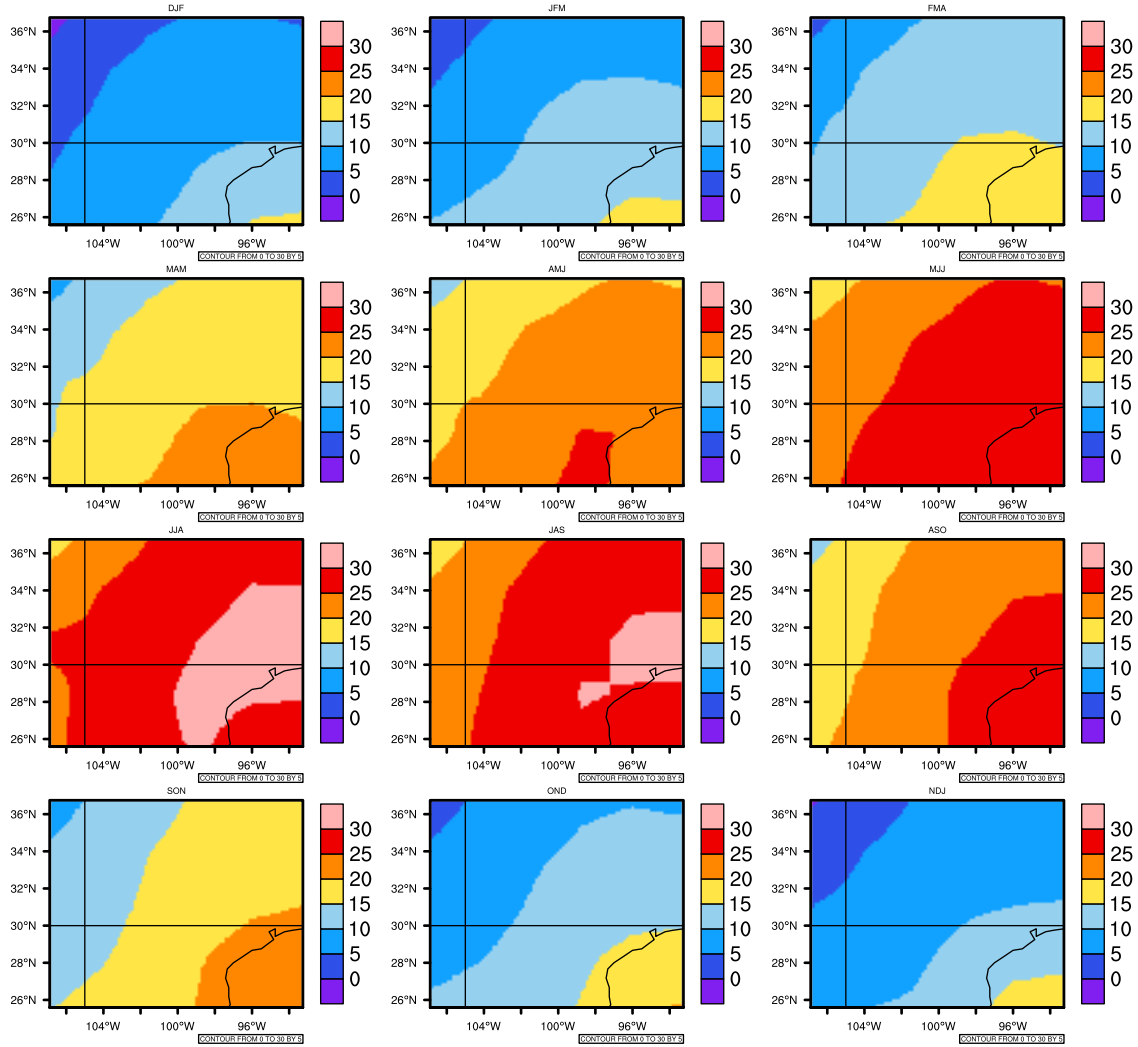

## Seasonally Daily Averagetgas(c) In 2050-2059 GFDL-ESM2M RCP45 - Texas

AgriMetSoft (2020). Climate Maps. Available on:  
<https://agrimetsoft.com/maps>

[Order a new map on <https://agrimetsoft.com/order>