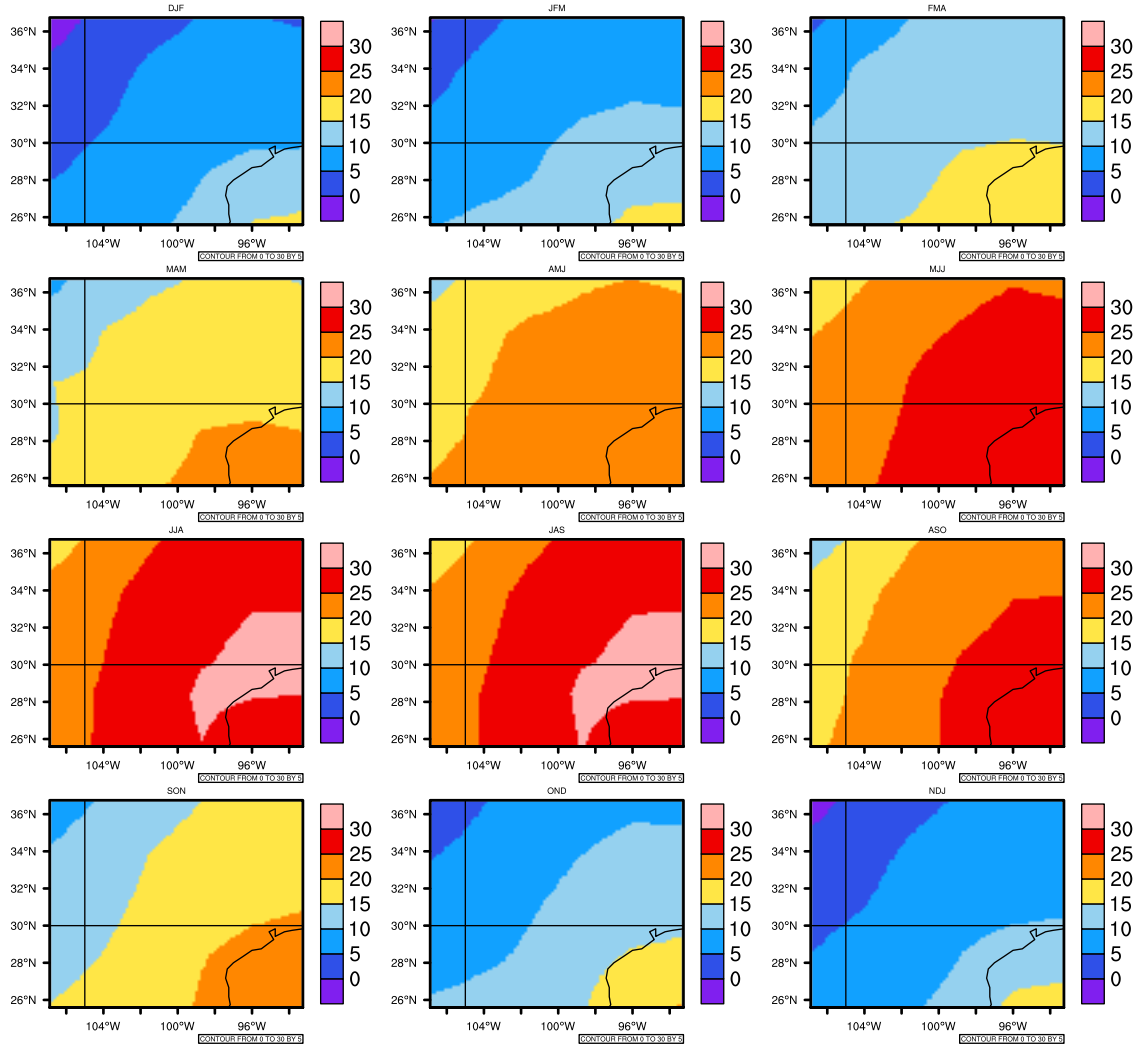

Seasonally Daily Averagetgas(c) In 2060-2069 GFDL-ESM2M RCP45 - Texas

AgriMetSoft (2020). Climate Maps. Available on:
<https://agrimetsoft.com/maps>

[Order a new map on <https://agrimetsoft.com/order>