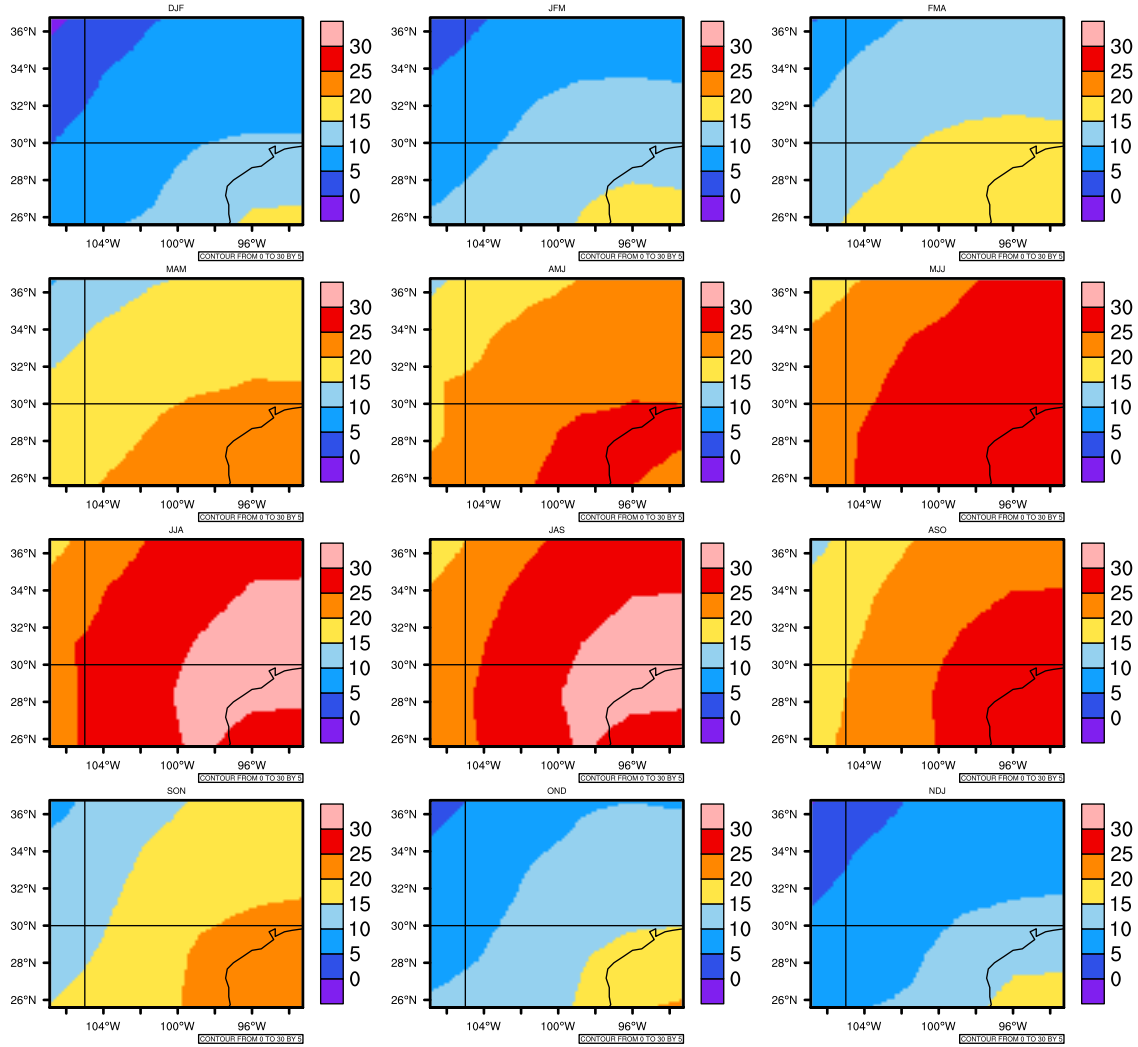

## Seasonally Daily Averagetetas(c) In 2050-2059 GFDL-ESM2M RCP85 - Texas

AgriMetSoft (2020). Climate Maps. Available on:  
<https://agrimetsoft.com/maps>

[Order a new map on <https://agrimetsoft.com/order>