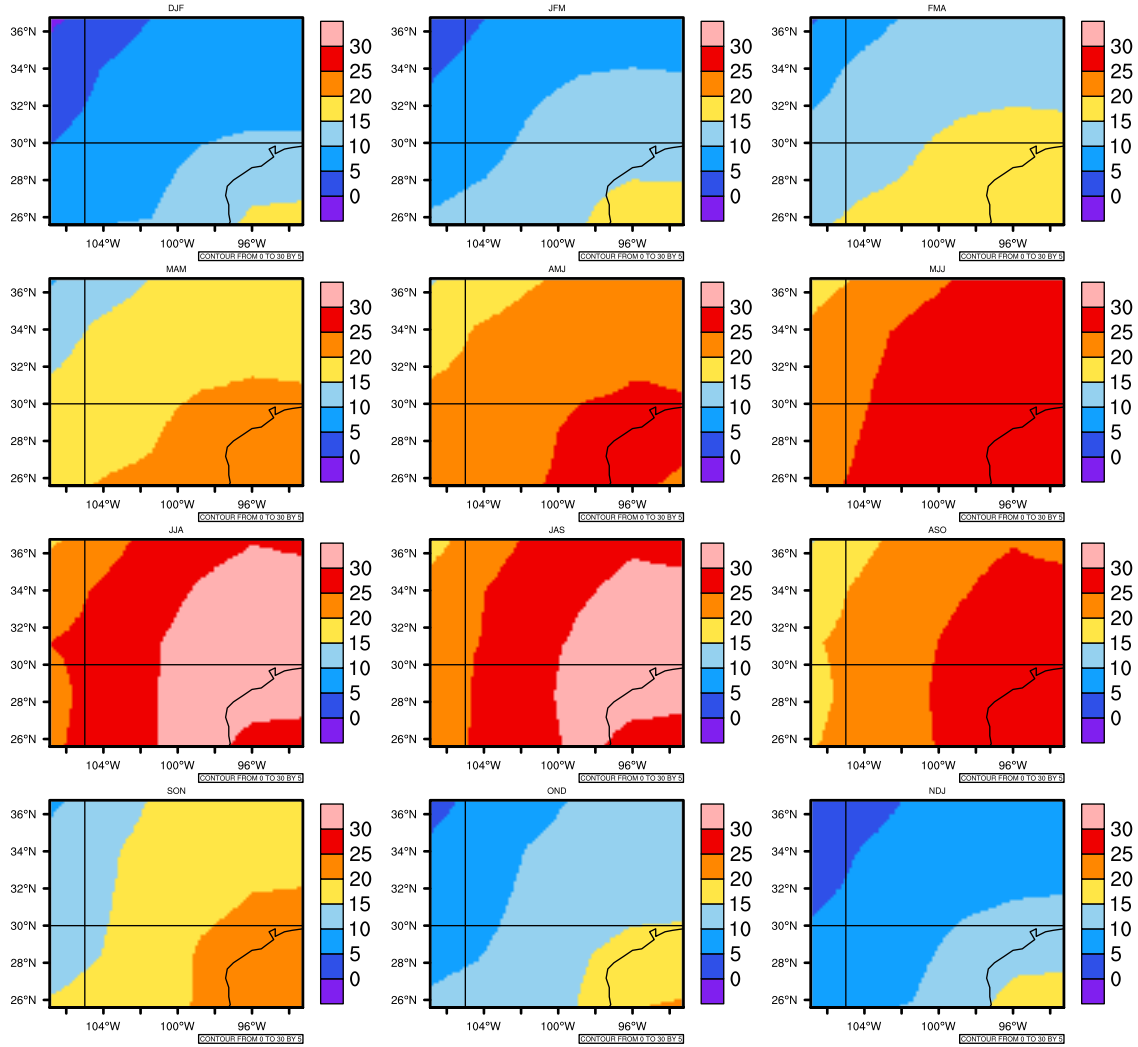

## Seasonally Daily Averagetetas(c) In 2060-2069 GFDL-ESM2M RCP85 - Texas

AgriMetSoft (2020). Climate Maps. Available on:  
<https://agrimetsoft.com/maps>

[Order a new map on <https://agrimetsoft.com/order>