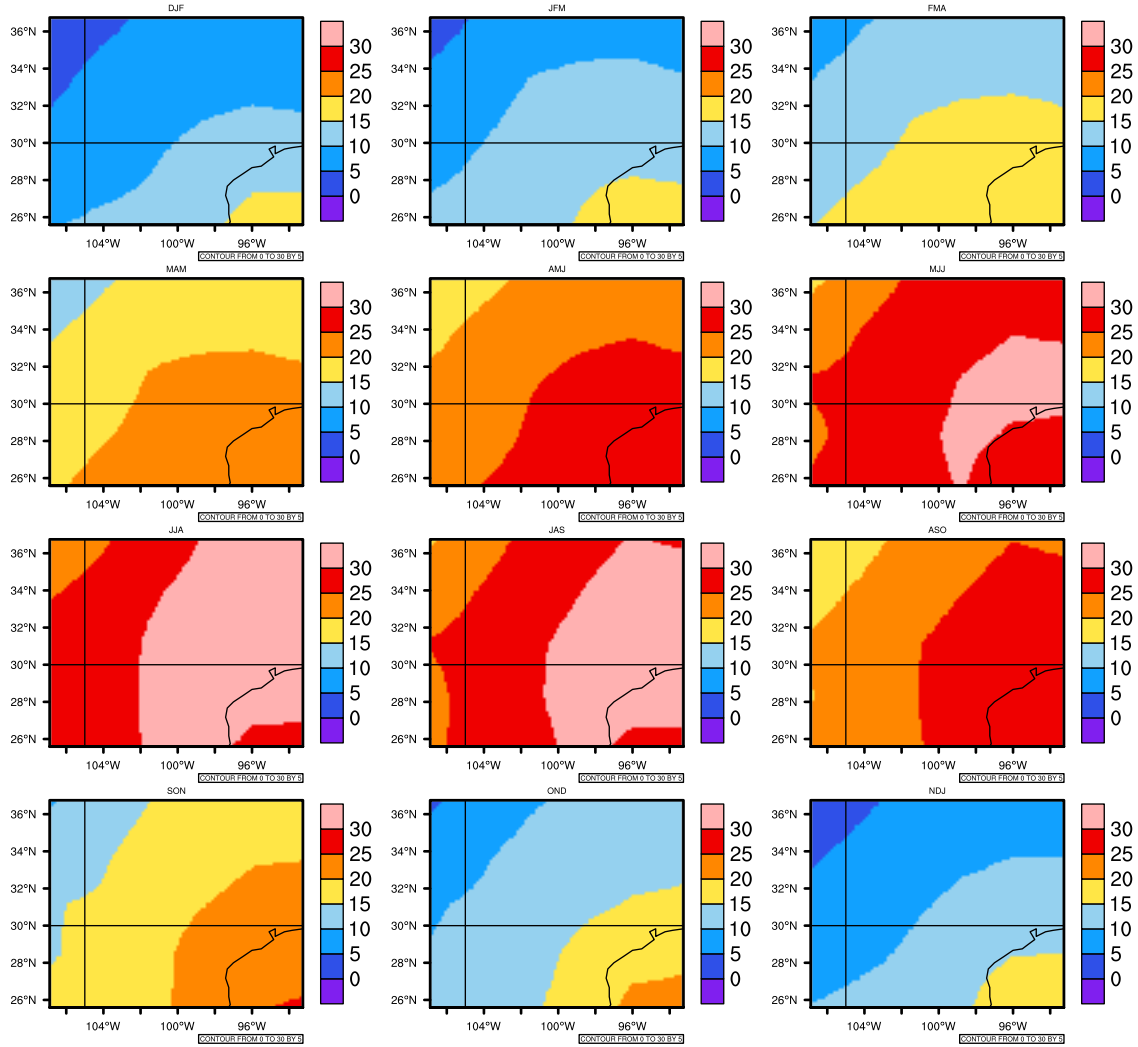

## Seasonally Daily Averagetetas(c) In 2070-2079 GFDL-ESM2M RCP85 - Texas

AgriMetSoft (2020). Climate Maps. Available on:  
<https://agrimetsoft.com/maps>

[Order a new map on <https://agrimetsoft.com/order>