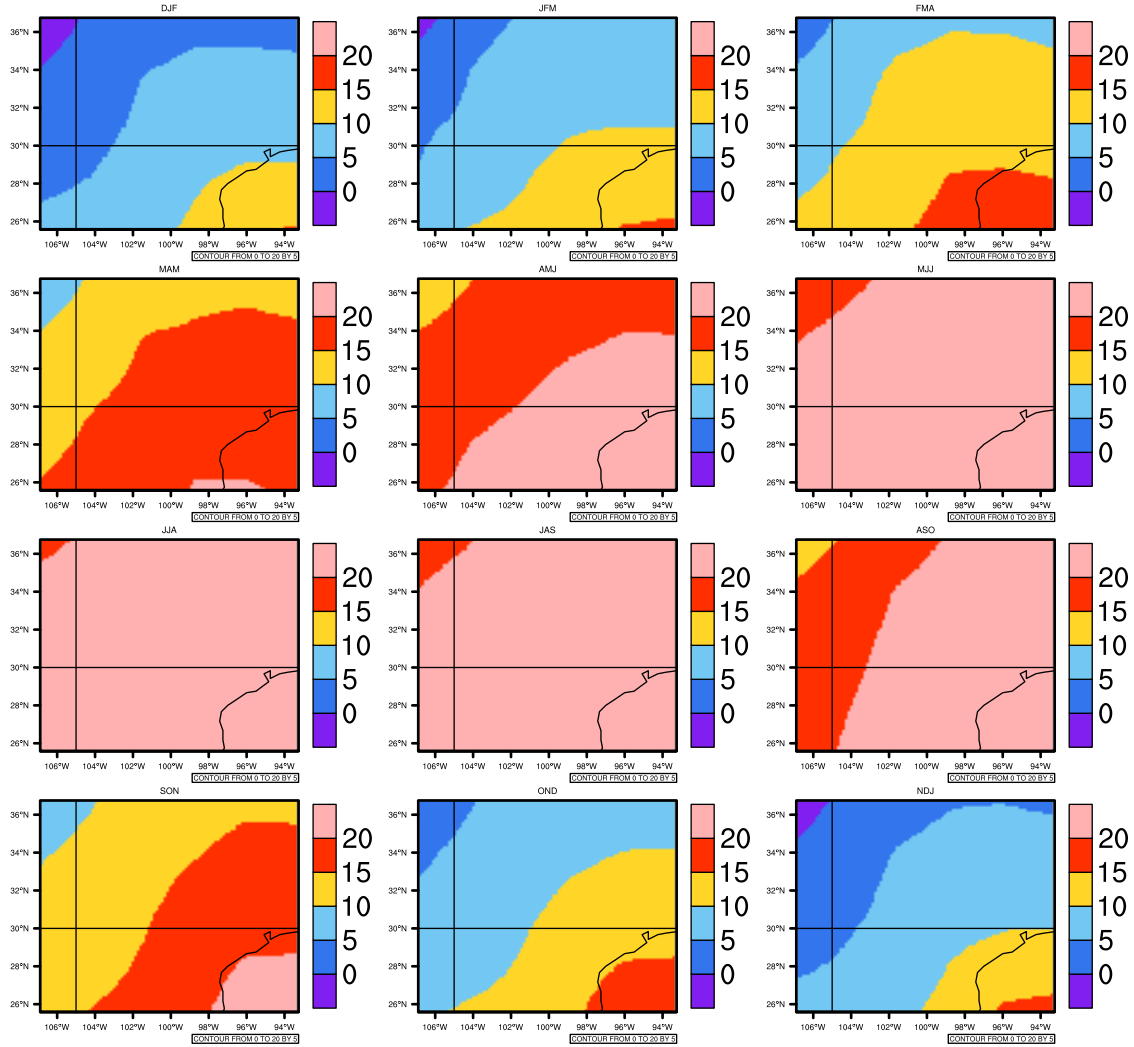

Seasonally Daily Averaget(c) In 1975-2005 GFDL-ESM2M historical - Texas

AgriMetSoft (2020). Climate Maps. Available on:
<https://agrimetsoft.com/maps>

[Order a new map on <https://agrimetsoft.com/order>