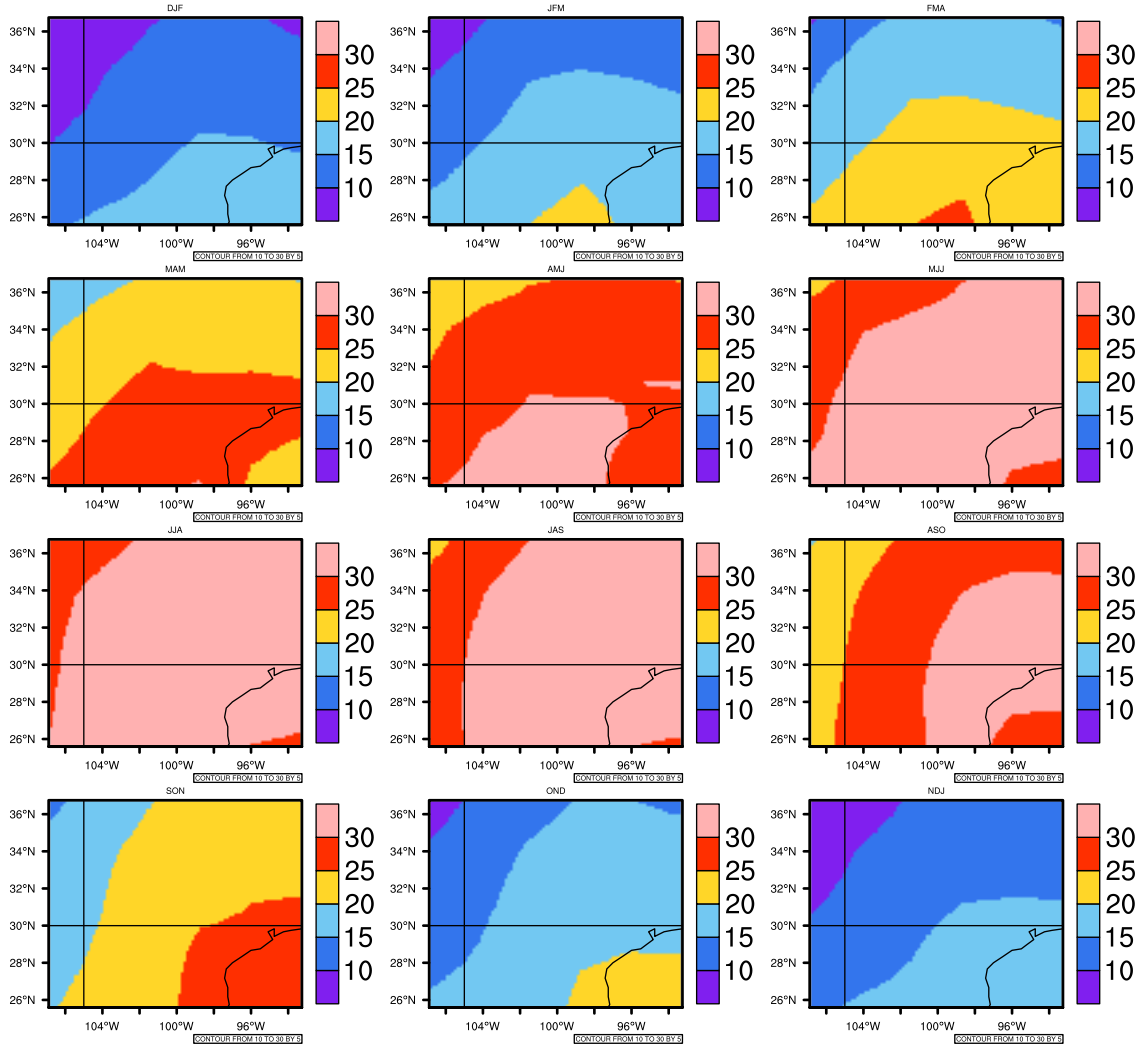

Seasonally Daily Averagetasmax(c) In 2050-2059 GFDL-ESM2M RCP85 - Texas

AgriMetSoft (2020). Climate Maps. Available on:
<https://agrimetsoft.com/maps>

Order a new map on <https://agrimetsoft.com/order>