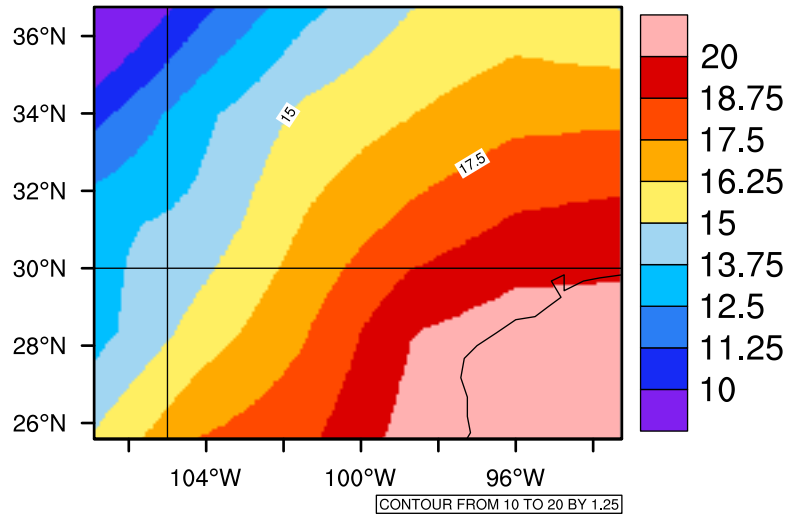

Yearly tas(c) In 2020-2029 GFDL-ESM2M RCP45 - Texas

[You can request maps from any dataset from the AgriMetSoft Team.](#)