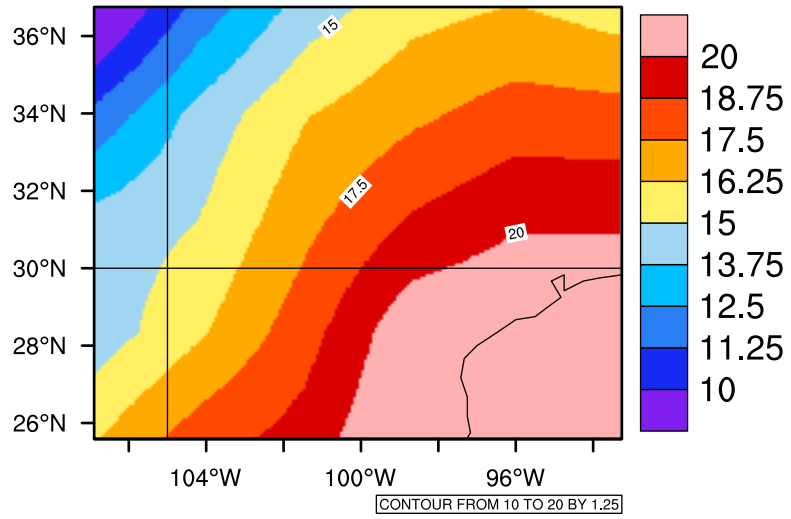

Yearly tas(c) In 2040-2049 GFDL-ESM2M RCP45 - Texas

[You can request maps from any dataset from the AgriMetSoft Team.](#)