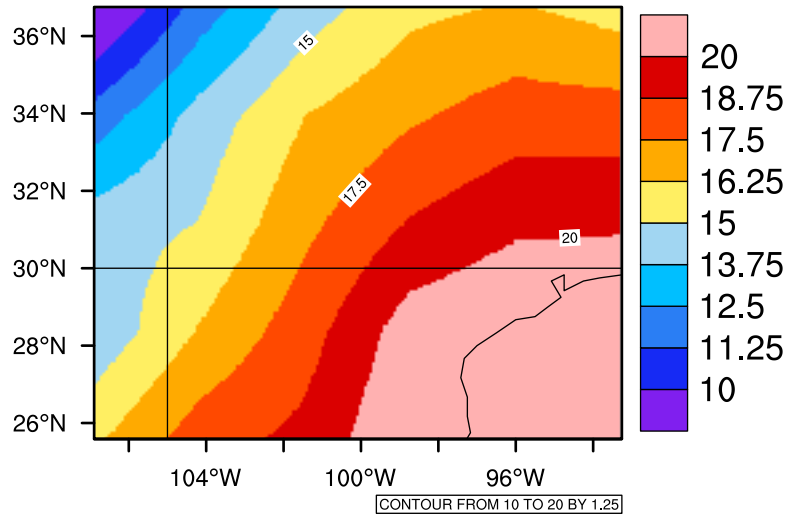

Yearly tas(c) In 2050-2059 GFDL-ESM2M RCP45 - Texas

[You can request maps from any dataset from the AgriMetSoft Team.](#)