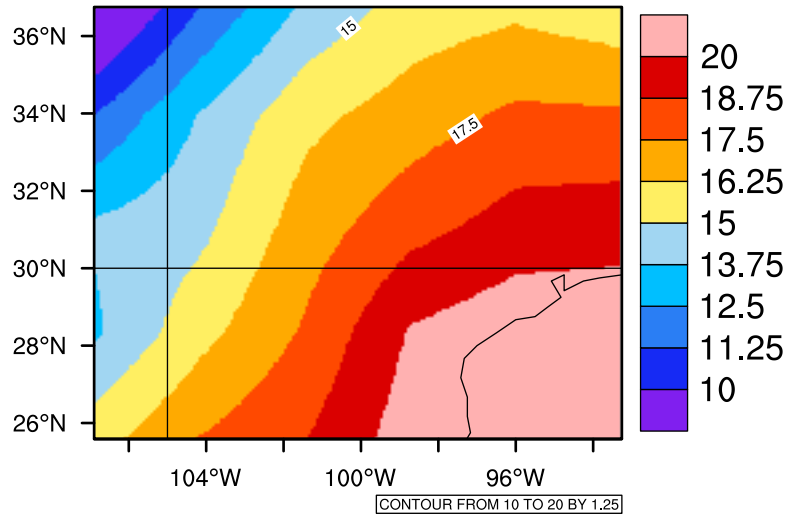

Yearly tas(c) In 2060-2069 GFDL-ESM2M RCP45 - Texas

[You can request maps from any dataset from the AgriMetSoft Team.](#)