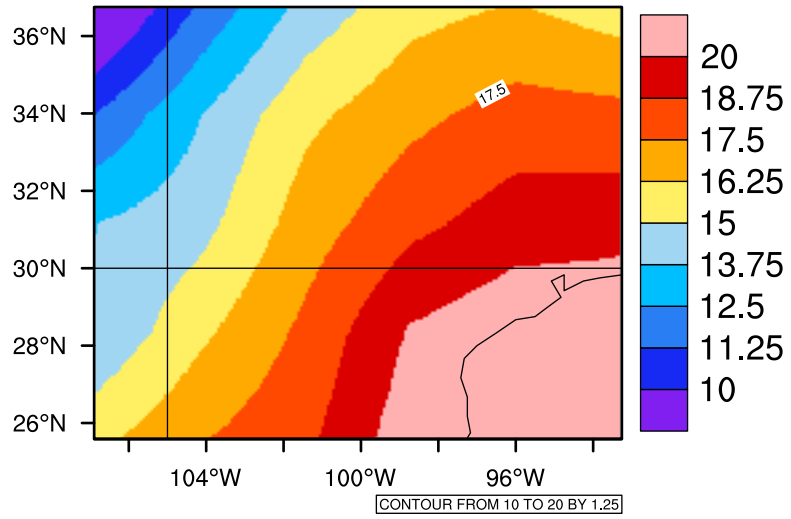

Yearly tas(c) In 2070-2079 GFDL-ESM2M RCP45 - Texas

[You can request maps from any dataset from the AgriMetSoft Team.](#)