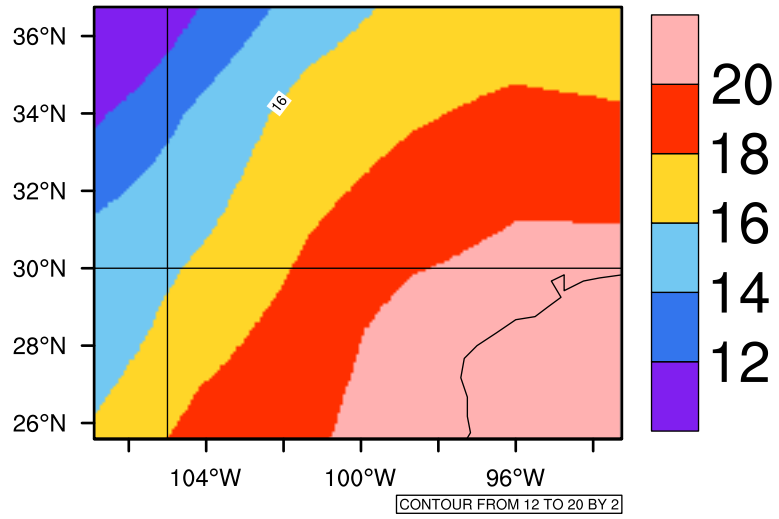

Yearly tas(c) In 2080-2089 GFDL-ESM2M RCP45 - Texas

[You can request maps from any dataset from the AgriMetSoft Team.](#)