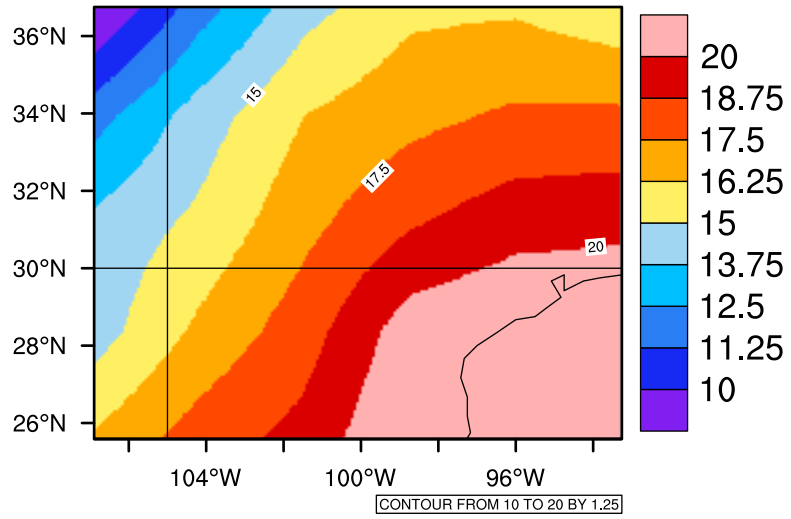

Yearly tas(c) In 2090-2099 GFDL-ESM2M RCP45 - Texas

[You can request maps from any dataset from the AgriMetSoft Team.](#)