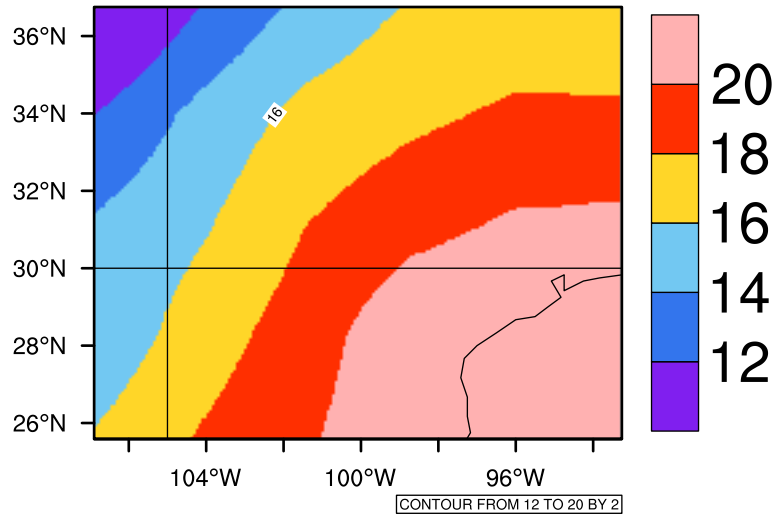

Yearly tas(c) In 2050-2059 GFDL-ESM2M RCP85 - Texas

[You can request maps from any dataset from the AgriMetSoft Team.](#)