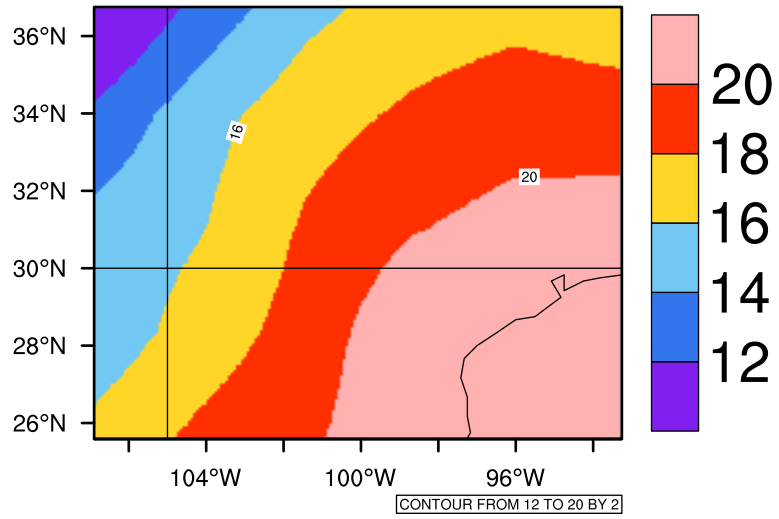

Yearly tas(c) In 2060-2069 GFDL-ESM2M RCP85 - Texas

[You can request maps from any dataset from the AgriMetSoft Team.](#)