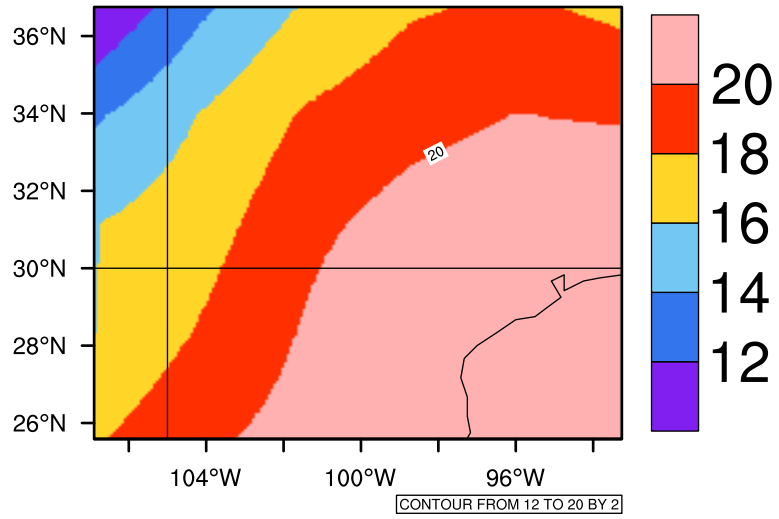

Yearly tas(c) In 2070-2079 GFDL-ESM2M RCP85 - Texas

[You can request maps from any dataset from the AgriMetSoft Team.](#)