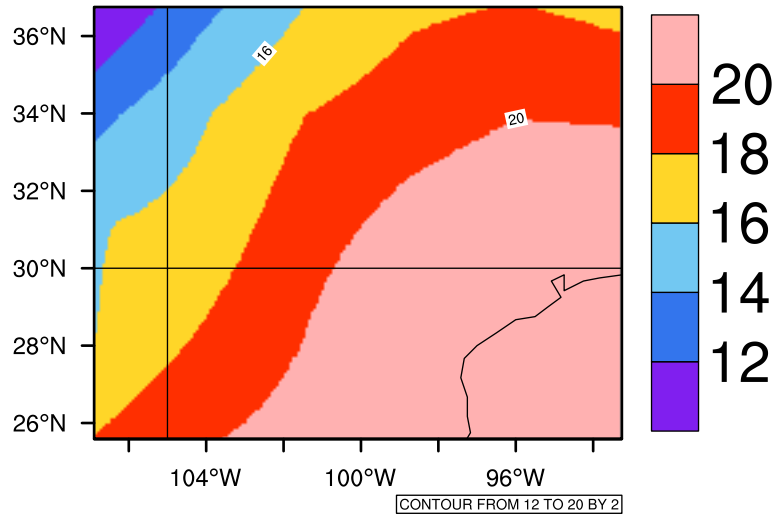

Yearly tas(c) In 2080-2089 GFDL-ESM2M RCP85 - Texas

[You can request maps from any dataset from the AgriMetSoft Team.](#)