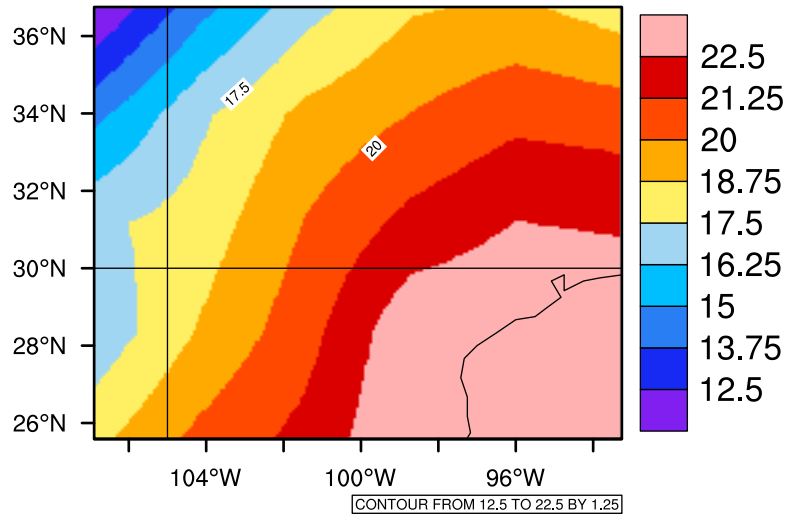

Yearly tas(c) In 2090-2099 GFDL-ESM2M RCP85 - Texas

[You can request maps from any dataset from the AgriMetSoft Team.](#)