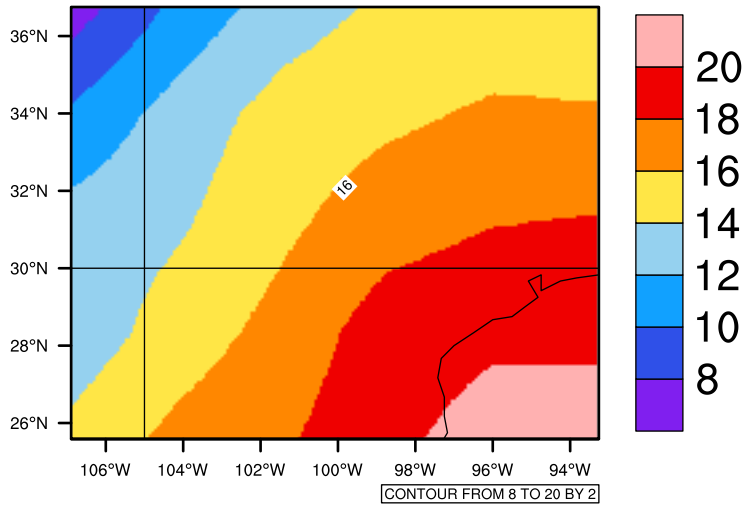

Yearly tas(c) In 1975-2005 GFDL-ESM2M historical - Texas

[You can request maps from any dataset from the AgriMetSoft Team.](#)