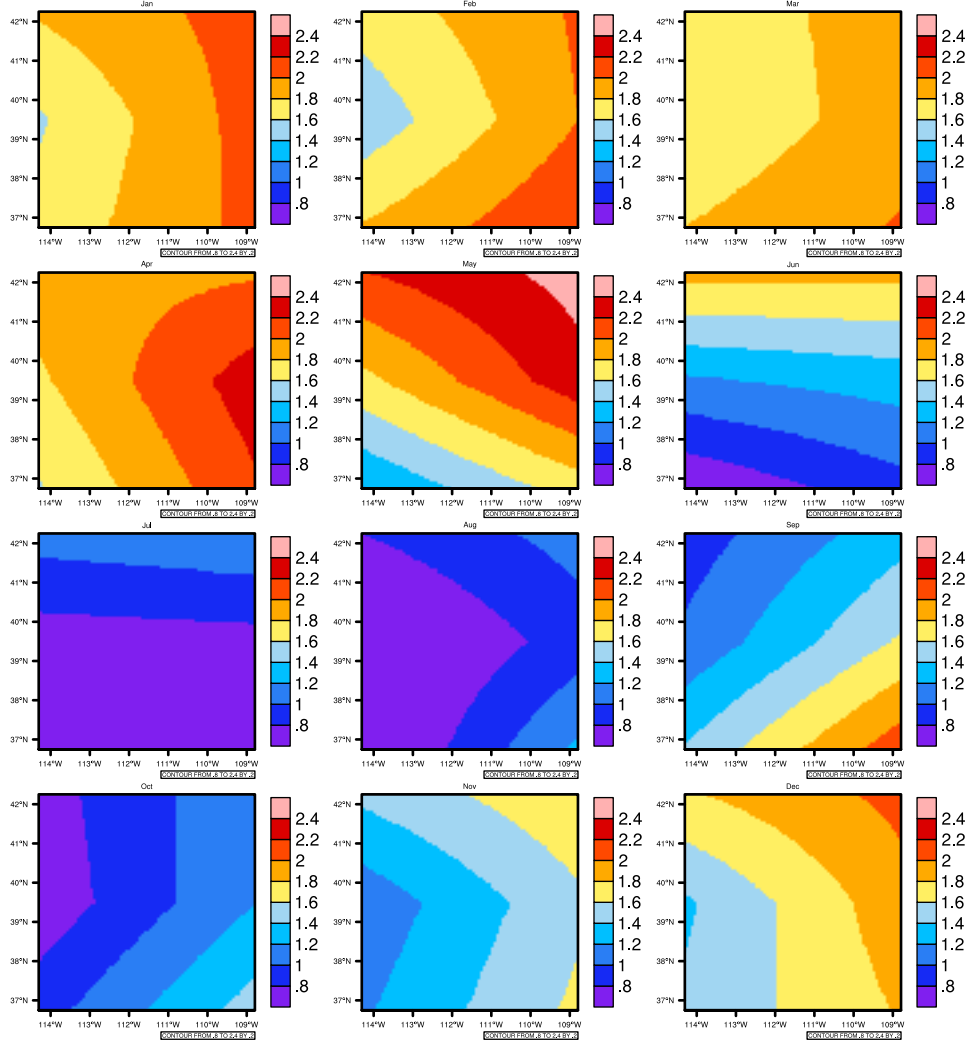

Monthly pr (mm/day) In 1975-2005 GFDL-ESM2M historical - Utah

AgriMetSoft (2020). Climate Maps. Available on:
<https://agrimetsoft.com/maps>

Order a new map on <https://agrimetsoft.com/order>

[You can request maps from any dataset from the AgriMetSoft Team.](#)