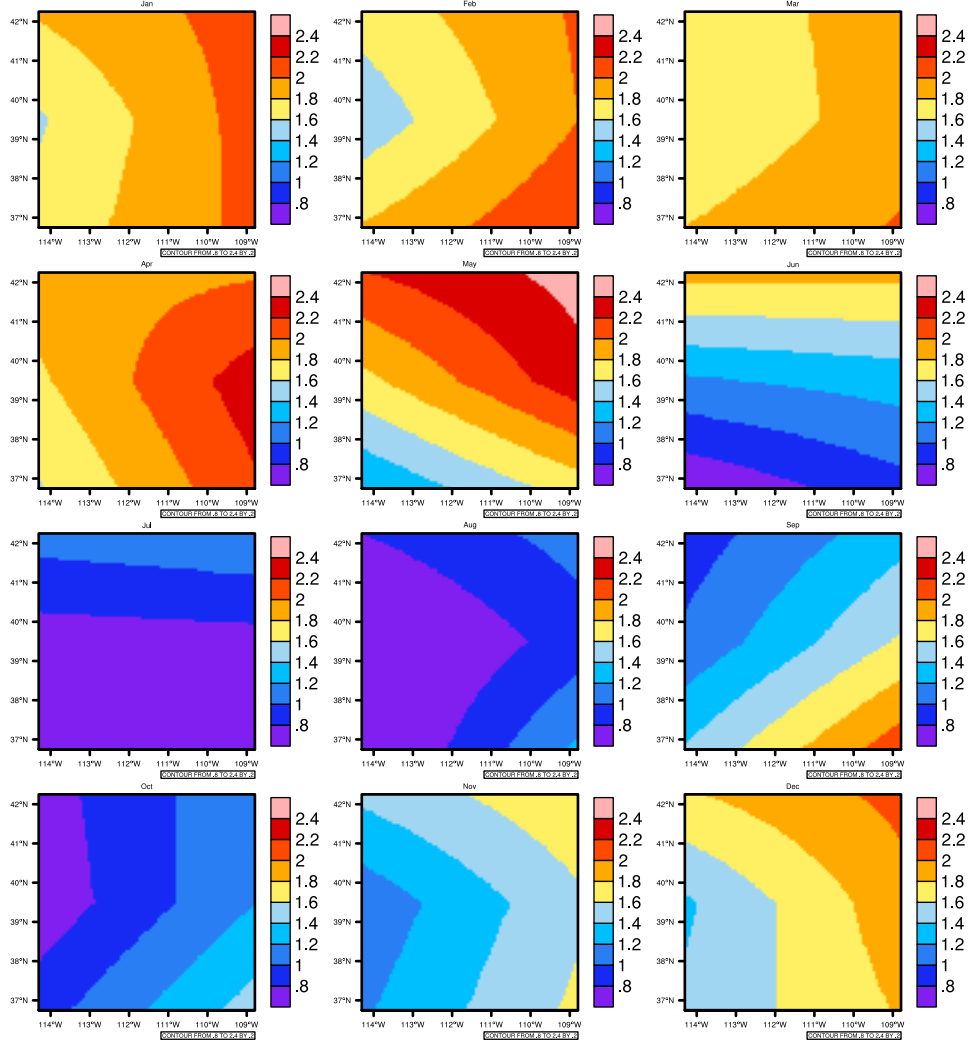

Monthly pr (mm/day) In 1975-2005 GFDL-ESM2M historical - Utah

AgriMetSoft (2020). Climate Maps. Available on:
<https://agrimetsoft.com/maps>

Order a new map on <https://agrimetsoft.com/order>